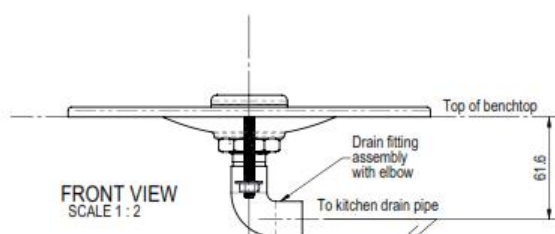

- Code : ZIP-15
- Fits ChillTap Extra Only
- Mount your Zip HydroTap anywhere on your bench.
- Stainless Steel Base.
- Dimensions: 218.5 mm
- Australian Made.