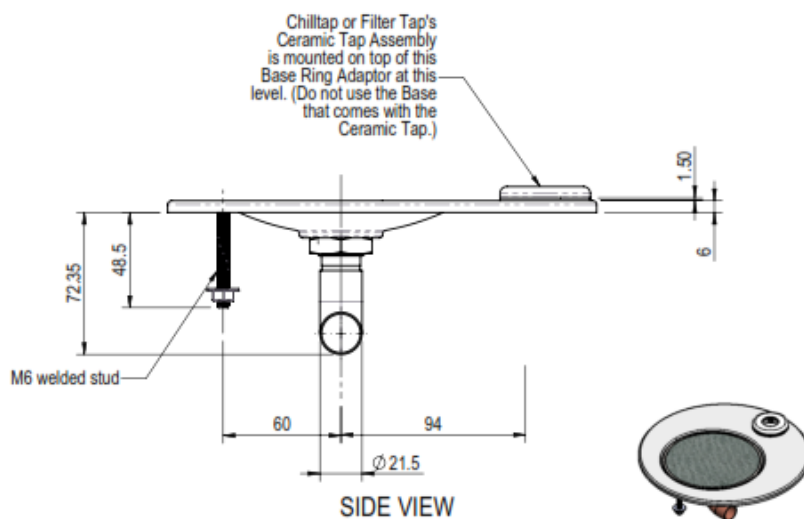

- Code : ZIP-15
- Fits ChillTap Extra Only
- Mount your Zip HydroTap anywhere on your bench.
- Stainless Steel Base.
- Dimensions: 218.5 mm
- Australian Made.