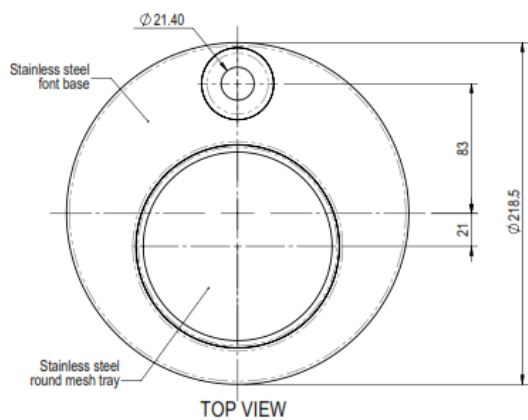

- Code : ZIP-15
- Fits ChillTap Extra Only
- Mount your Zip HydroTap anywhere on your bench.
- Stainless Steel Base.
- Dimensions: 218.5 mm
- Australian Made.