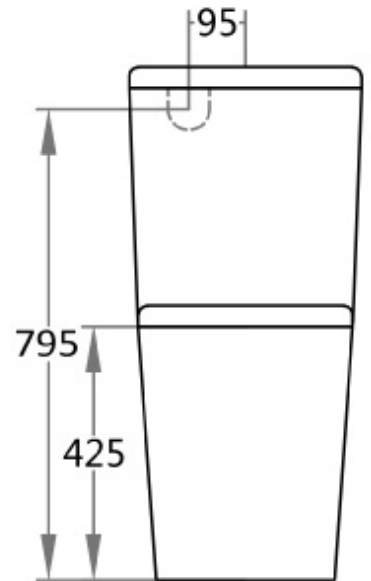

ACS

1300 898 889

www.acsbathrooms.com.au