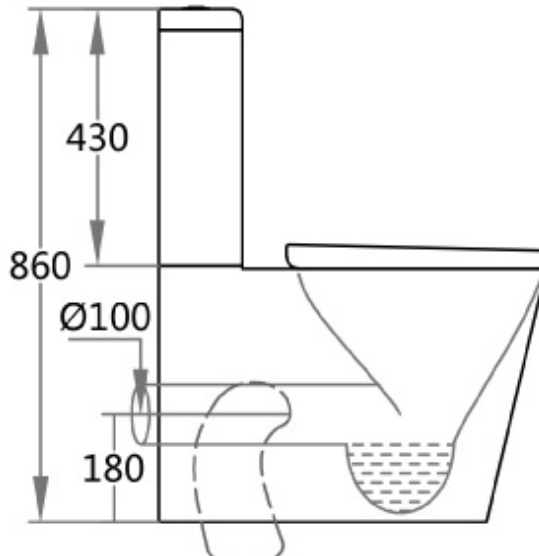

ACS

1300 898 889

www.acsbathrooms.com.au