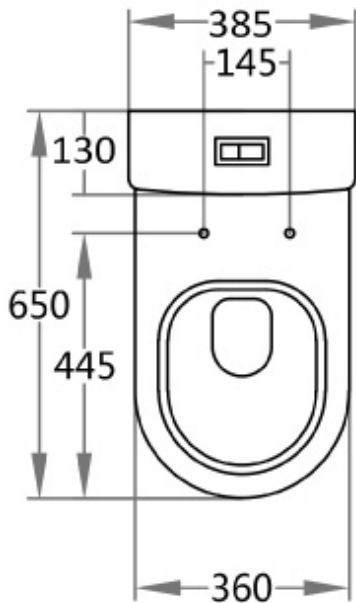

ACS

1300 898 889

www.acsbathrooms.com.au