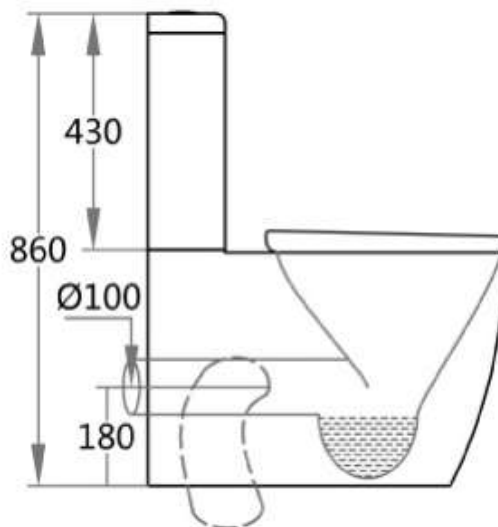

MOTIVO[®]

•VOLA-41

Lavender II Flush Toilet Suite

—Size: 650 x 370 x 865mm

—Standard S-trap: 60-120mm

—JT 43 Connector: 150-200mm(extra cost)

—P-trap: 180mm

—Duroplast soft close quick release toilet seat

—Universal bottom (left or right) or top inlet entry

—4.5/3 Litres dual flush

WELS Registration number: L05195

ACS

1300 898 889

www.acsbathrooms.com.au