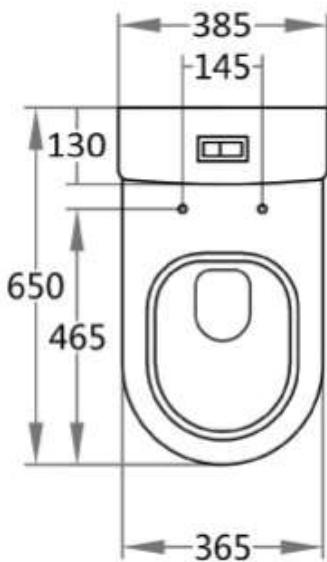

MOTIVO[®]

•VOLA-41

Lavender II Flush Toilet Suite

—Size: 650 x 370 x 865mm

—Standard S-trap: 60-120mm

—JT 43 Connector: 150-200mm(extra cost)

—P-trap: 180mm

—Duroplast soft close quick release toilet seat

—Universal bottom (left or right) or top inlet entry

—4.5/3 Litres dual flush

WELS Registration number: L05195

ACS

1300 898 889

www.acsbathrooms.com.au