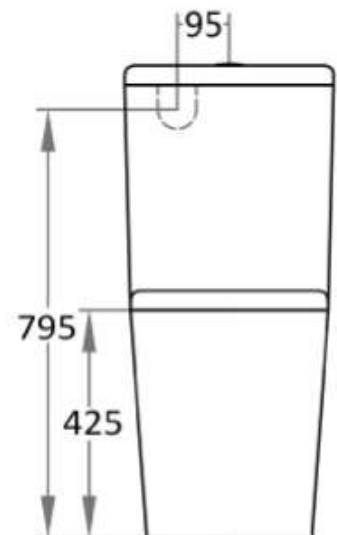

MOTIVO[®]

•VOLA-41

Lavender II Flush Toilet Suite

—Size: 650 x 370 x 865mm

—Standard S-trap: 60-120mm

—JT 43 Connector: 150-200mm(extra cost)

—P-trap: 180mm

—Duroplast soft close quick release toilet seat

—Universal bottom (left or right) or top inlet entry

—4.5/3 Litres dual flush

WELS Registration number: L05195

ACS

1300 898 889

www.acsbathrooms.com.au