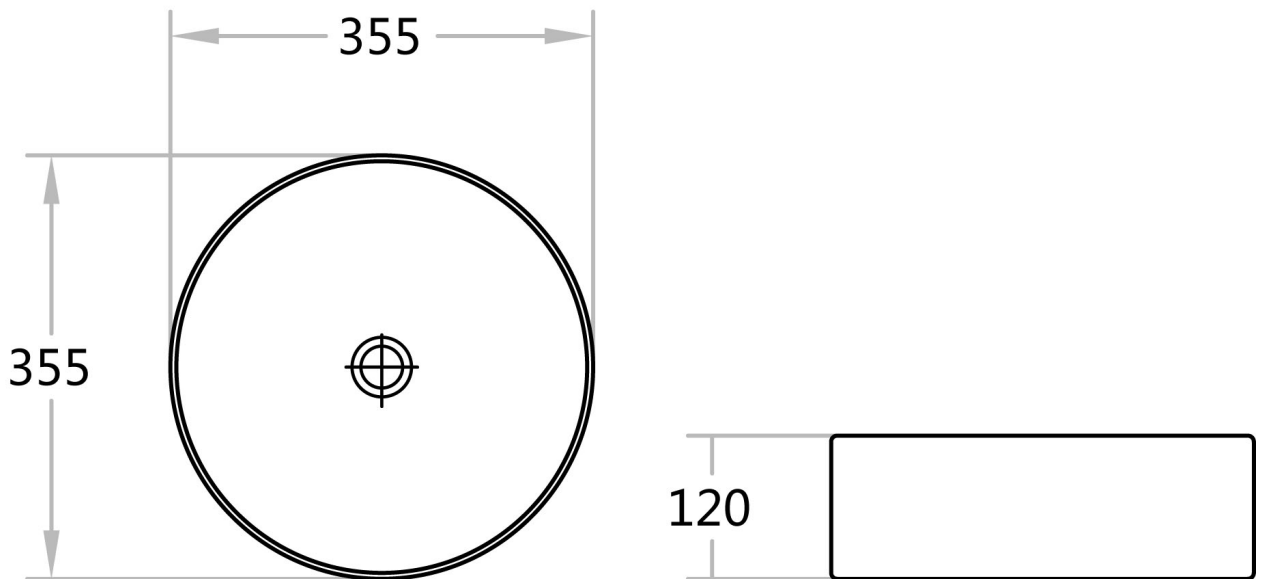

# MOTIVO®

- VOLA-20a Above Counter Ceramic Basin  
355x355x120mm Gloss White Finish
- VOLA-20b Above Counter Ceramic Basin  
355x355x120mm Matt White Finish
- VOLA-20c Above Counter Ceramic Basin  
355x355x120mm Matt Black Finish