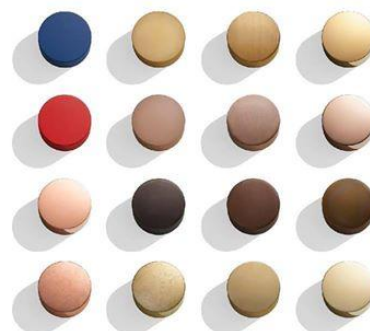

DOUBLE ROBE HOOK

- Code: VOD-31
- Superior Quality
- DR Brass Construction
- Polished Chrome
- Made in Melbourne

COLOUR YOUR DREAMS

S U S S E X

CRAFTED IN MELBOURNE