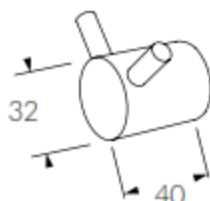

DOUBLE ROBE HOOK

- Code: VOD-31
- Superior Quality
- DR Brass Construction
- Polished Chrome
- Made in Melbourne

COLOUR YOUR DREAMS

S U S S E X

CRAFTED IN MELBOURNE