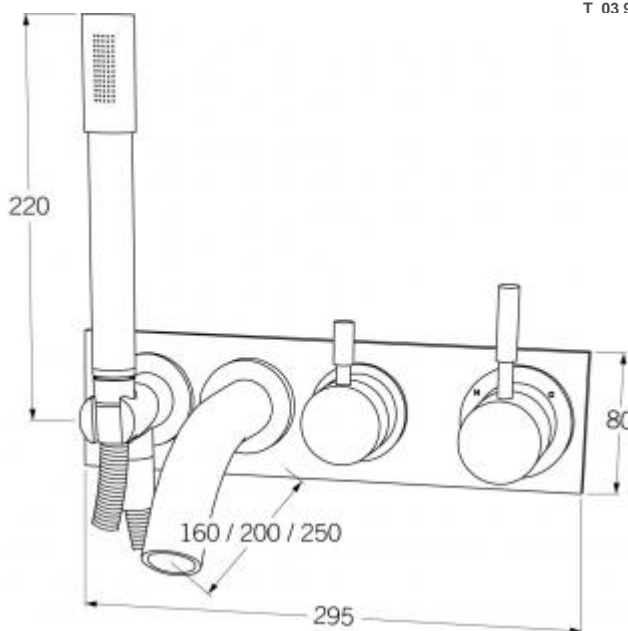

- Code: VOD-16
- Superior Quality Australian Made
- Available Right & Left Hand
- 160mm 200mm & 250mm Spout
- 3 Star WELS Rating
- Various Finishes
- 15 Year Warranty