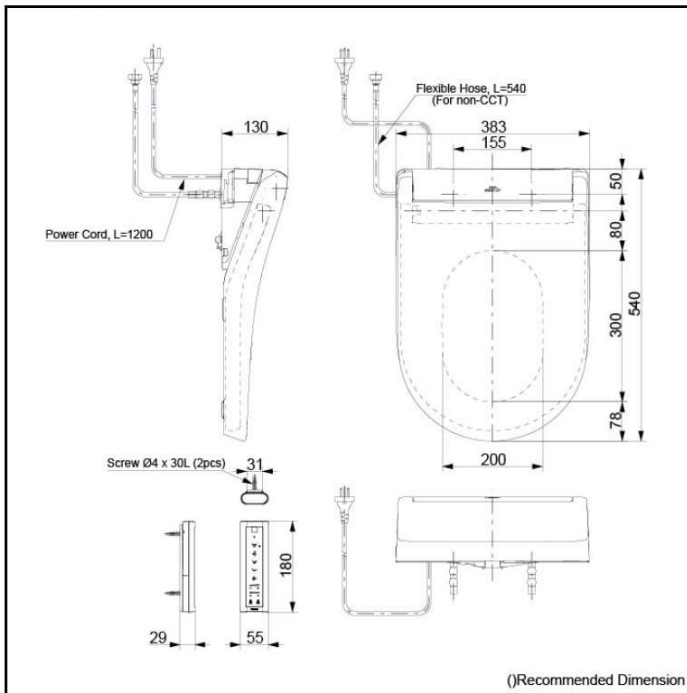

Specifications

Flush system:	TORNADO FLUSH
Water Use:	4.5L / 3L
Rough-in:	180 mm
Bowl Shape:	D-Shape
Water Pressure:	0.05MPa~0.75MPa
Size:	380Wx595Dx400H mm

Parts description

Seat & Cover is not included.

EWATER+ is made from tap water by electrolyzed chloride ion without any chemicals. After use, it returns to normal water in the state of safe and environmental friendly

Specifications

Bowl Shape:	D-Shape
Water Pressure:	0.07Mpa~0.75Mpa
Power Rating:	220~240V , 50/60Hz, 843~853W
Length of Power Cord:	1.2 m
Material:	Plastic
Size:	383W x 540D x 130H mm

Parts description

- WASHLET
D-Shape

Colors

White #NW1

Certifications

ACS

1300 898 889

www.acsbathrooms.com.au