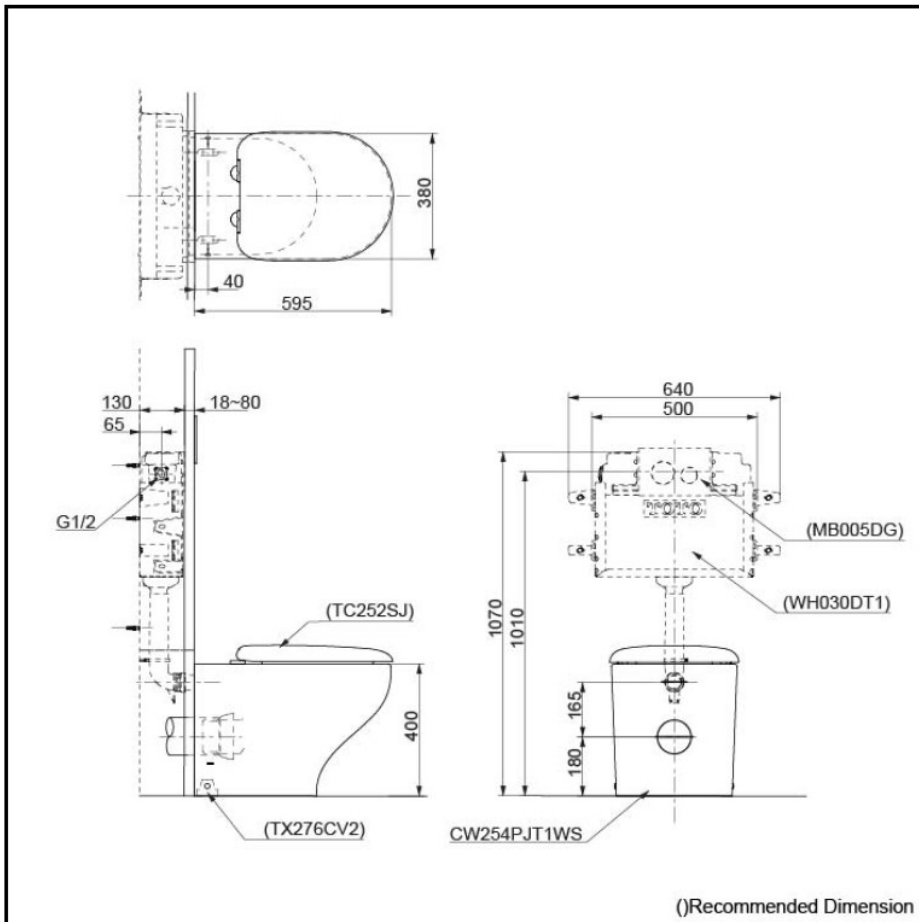

Specifications

Flush system:	TORNADO FLUSH
Water Use:	4.5L / 3L
Rough-in:	180 mm
Bowl Shape:	D-Shape
Water Pressure:	0.05MPa~0.75MPa
Size:	380Wx595Dx400H mm

Parts description

Seat & Cover is not included.

- **CW254PJ1WS**
D-Shape Wall Faced Closet Bowl w/ Fixing Bracket
- Soft Close Seat & Cover (Urea Resin)

Colors

White

Certifications

ACS

1300 898 889

www.acsbathrooms.com.au

TOTO

EWATER+ is made from tap water by electrolyzed chloride ion without any chemicals. After use, it returns to normal water in the state of safe and environmental friendly

Specifications

Bowl Shape:	D-Shape
Water Pressure:	0.07Mpa~0.75Mpa
Power Rating:	220~240V , 50/60Hz, 843~853W
Length of Power Cord:	1.2 m
Material:	Plastic
Size:	383W x 540D x 130H mm

Parts description

- WASHLET
D-Shape

Colors

White #NW1

Certifications

ACS

1300 898 889

www.acsbathrooms.com.au