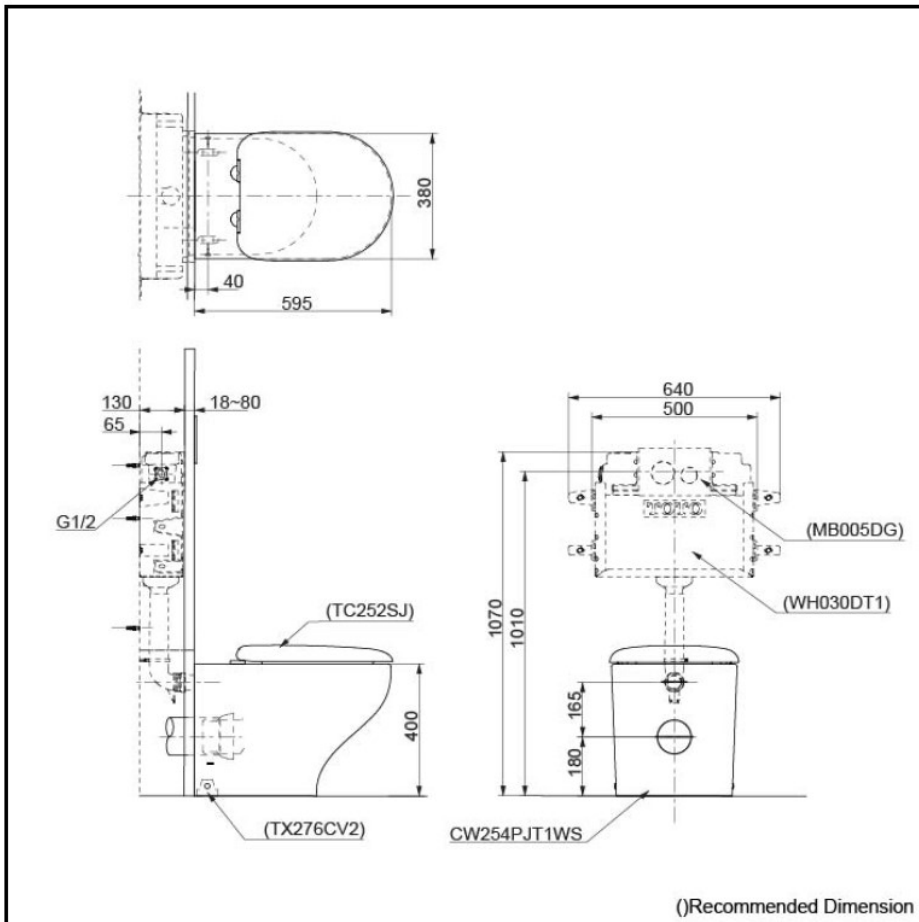

Specifications

Flush system:	TORNADO FLUSH
Water Use:	4.5L / 3L
Rough-in:	180 mm
Bowl Shape:	D-Shape
Water Pressure:	0.05MPa~0.75MPa
Size:	380Wx595Dx400H mm

Parts description

Seat & Cover is not included.

- **CW254PJ1WS**
D-Shape Wall Faced Closet Bowl w/ Fixing Bracket
- Soft Close Seat & Cover (Urea Resin)

Colors

White

Certifications

ACS

1300 898 889

www.acsbathrooms.com.au

TOTO

EWATER+ is made from tap water by electrolyzed chloride ion without any chemicals. After use, it returns to normal water in the state of safe and environmental friendly

Specifications

Bowl Shape:	D-Shape
Water Pressure:	0.07Mpa~0.75Mpa
Power Rating:	220~240V , 50/60Hz, 828~839W
Length of Power Cord:	1.2 m
Material:	Plastic
Size:	462W x 540D x 130H mm

Parts description

- WASHLET
D-Shape

Colors

White #NW1

Certifications

ACS

1300 898 889

www.acsbathrooms.com.au