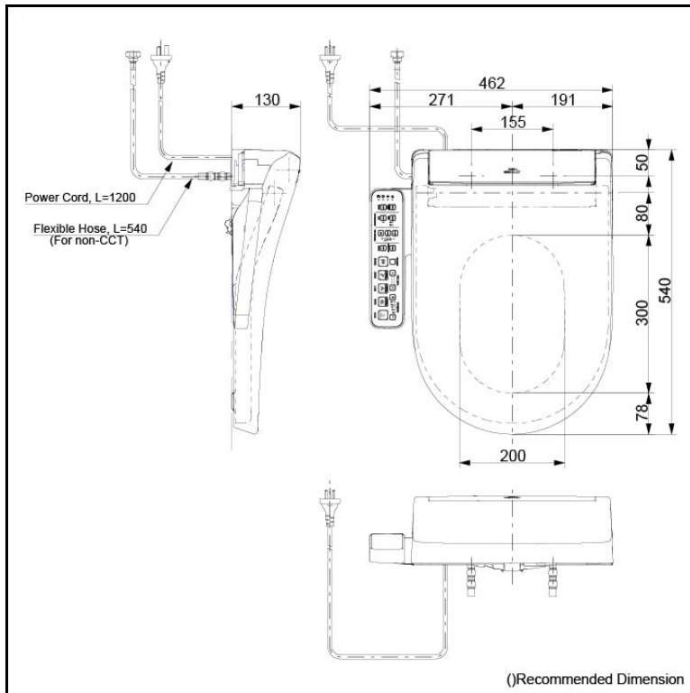

Specifications

Flush system:	TORNADO FLUSH
Water Use:	4.5L / 3L
Rough-in:	180 mm
Bowl Shape:	D-Shape
Water Pressure:	0.05MPa~0.75MPa
Size:	380Wx595Dx400H mm

Parts description

Seat & Cover is not included.

EWATER+ is made from tap water by electrolyzed chloride ion without any chemicals. After use, it returns to normal water in the state of safe and environmental friendly

Specifications

Bowl Shape:	D-Shape
Water Pressure:	0.07Mpa~0.75Mpa
Power Rating:	220~240V , 50/60Hz, 828~839W
Length of Power Cord:	1.2 m
Material:	Plastic
Size:	462W x 540D x 130H mm

Parts description

- WASHLET
D-Shape

Colors

White #NW1

Certifications

ACS

1300 898 889

www.acsbathrooms.com.au