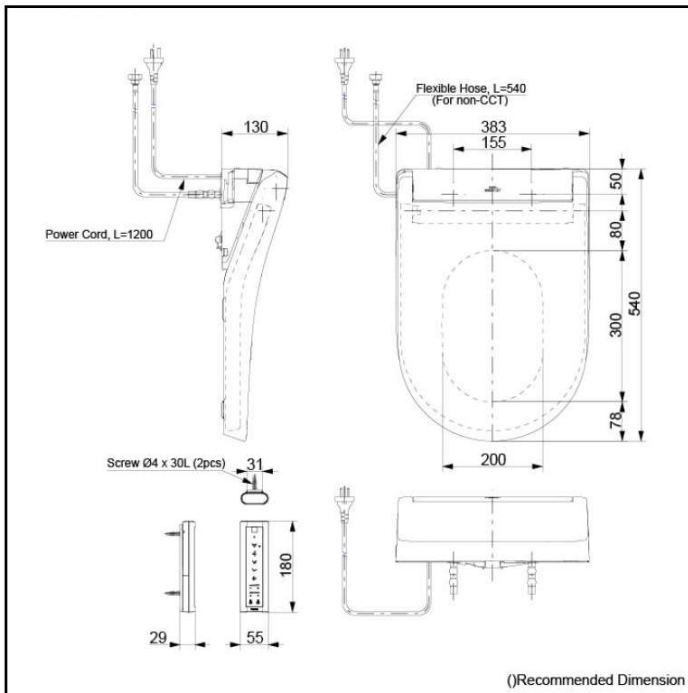

Specifications

Flush system:	TORNADO FLUSH
Water Use:	4.5L / 3L
Rough-in:	H=220 mm
Bowl Shape:	D-Shape
Water Pressure:	0.05MPa~0.75MPa
Size:	380Wx595Dx338H mm

Parts description

Seat & Cover is **not** included.

EWATER+ is made from tap water by electrolyzed chloride ion without any chemicals. After use, it returns to normal water in the state of safe and environmental friendly

Specifications

Bowl Shape:	D-Shape
Water Pressure:	0.07Mpa~0.75Mpa
Power Rating:	220~240V , 50/60Hz, 843~853W
Length of Power Cord:	1.2 m
Material:	Plastic
Size:	383W x 540D x 130H mm

Parts description

- WASHLET
D-Shape

Colors

White #NW1

Certifications

ACS

1300 898 889

www.acsbathrooms.com.au