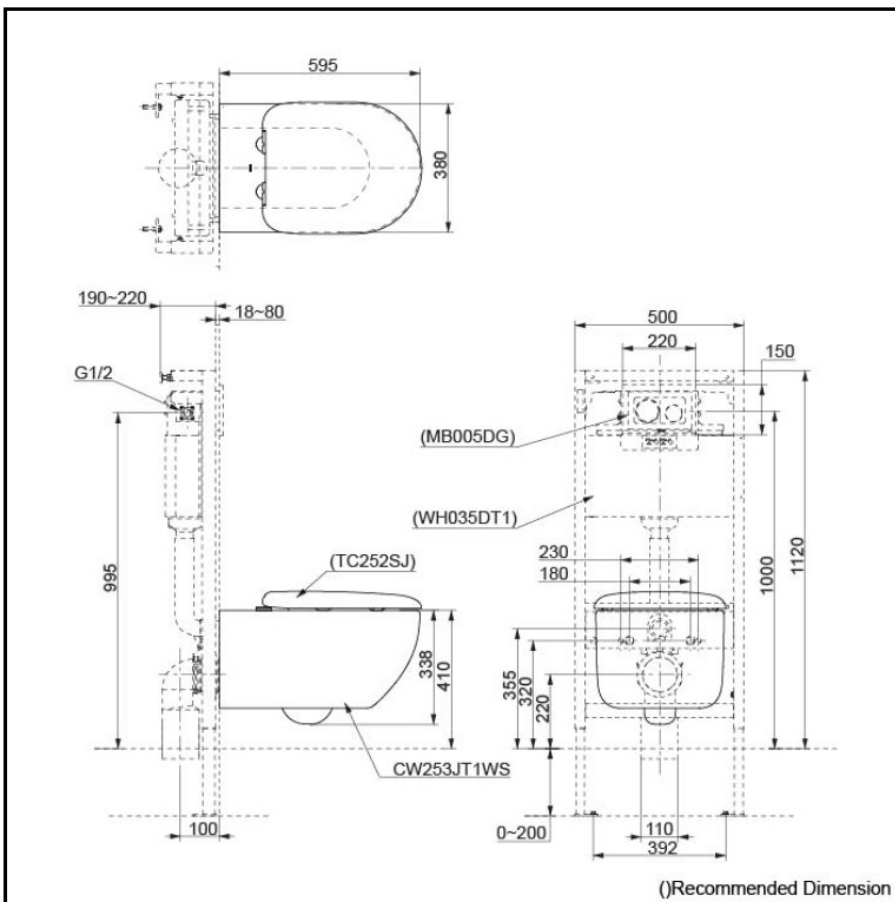

Specifications

Flush system:	TORNADO FLUSH
Water Use:	4.5L / 3L
Rough-in:	H=220 mm
Bowl Shape:	D-Shape
Water Pressure:	0.05MPa~0.75MPa
Size:	380Wx595Dx338H mm

Parts description

Seat & Cover is **not** included.

- D-Shape Wall Hung Closet Bowl w/ Invisible Fixing Kit (P-Trap) (Rough-in 220)
- Soft close Seat & Cover

NOTE

- DO NOT COUPLE THIS WC WITH FLUSH VALVE

Colors

White

Certifications

ACS

1300 898 889

EWATER+ is made from tap water by electrolyzed chloride ion without any chemicals. After use, it returns to normal water in the state of safe and environmental friendly

Specifications

Bowl Shape:	D-Shape
Water Pressure:	0.07Mpa~0.75Mpa
Power Rating:	220~240V , 50/60Hz, 843~853W
Length of Power Cord:	1.2 m
Material:	Plastic
Size:	383W x 540D x 130H mm

Parts description

- WASHLET
D-Shape

Colors

White #NW1

Certifications

ACS

1300 898 889

www.acsbathrooms.com.au