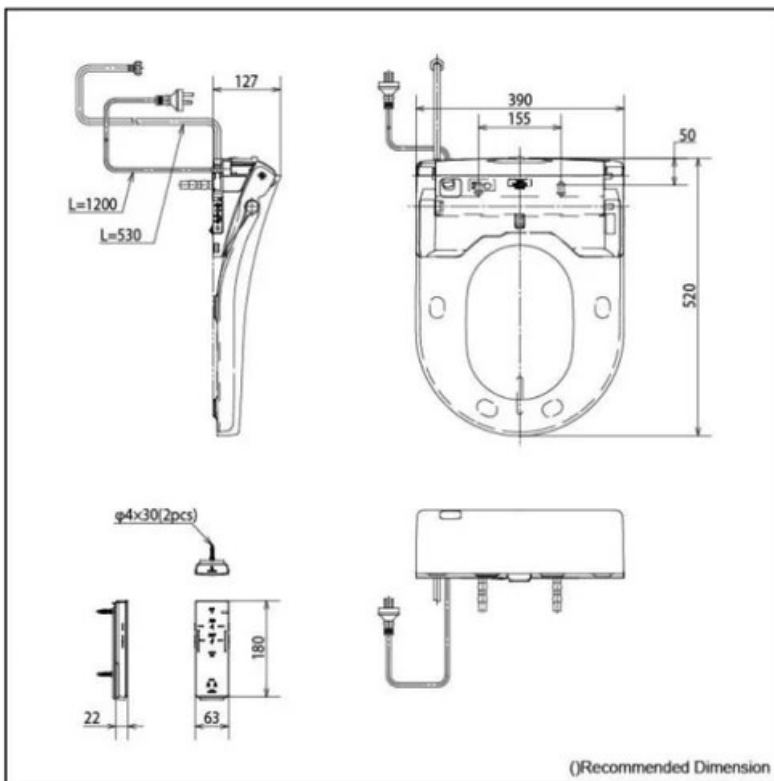

Specifications

Flush system:	TORNADO FLUSH
Water Use:	4.5L / 3L
Rough-in:	140~220 mm (THX918)
Bowl Shape:	D-Shape
Water Pressure:	0.05MPa~0.70MPa
Size:	396Wx690Dx839H mm

Parts description

Seat & Cover is **not included**.
Stop Valve & Flexible Hose is **not included**.

ewater⁺ is made from tap water by electrolyzed chloride ion without any chemicals. After use, it returns to normal water in the state of safe and environmental friendly

Specifications

Water Pressure : 0.05MPa~0.75MPa
 Power Rating : 220~240V , 50/60Hz , 1275~1400W
 Length of Power Cord : 1.2m
 Material : Plastic
 Size : 390W x 520D x 127H mm

Parts description

- WASHLET D-shape

Colors

White

Please consult a TOTO representative for details

Caution: WASHLET may not fit certain toilet bowl design. Please check the compatibility of WASHLET and your toilet bowl prior purchase.