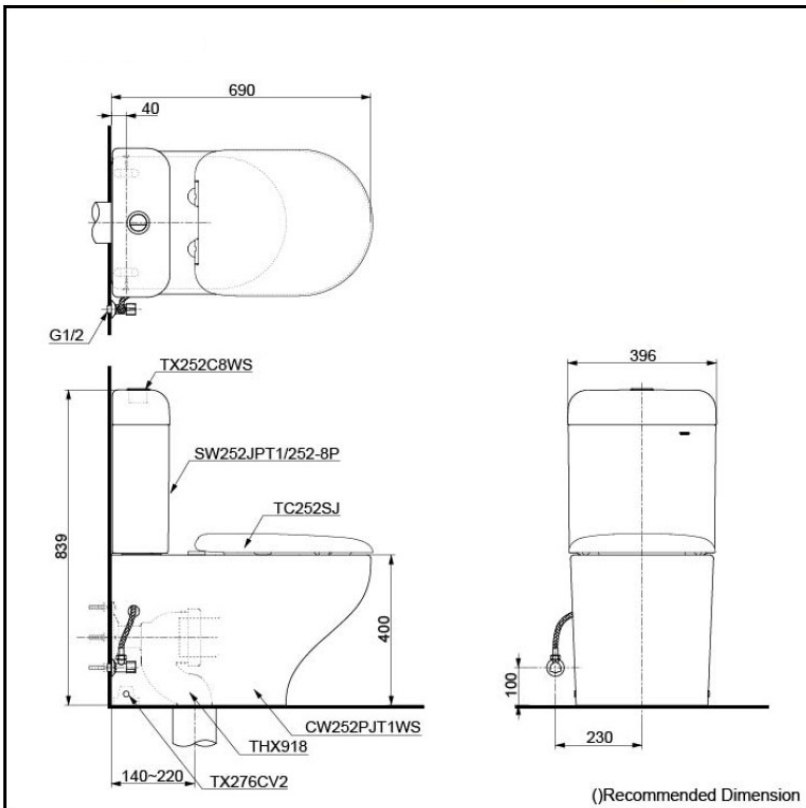

Certifications

ACS

1300 898 889

www.acsbathrooms.com.au