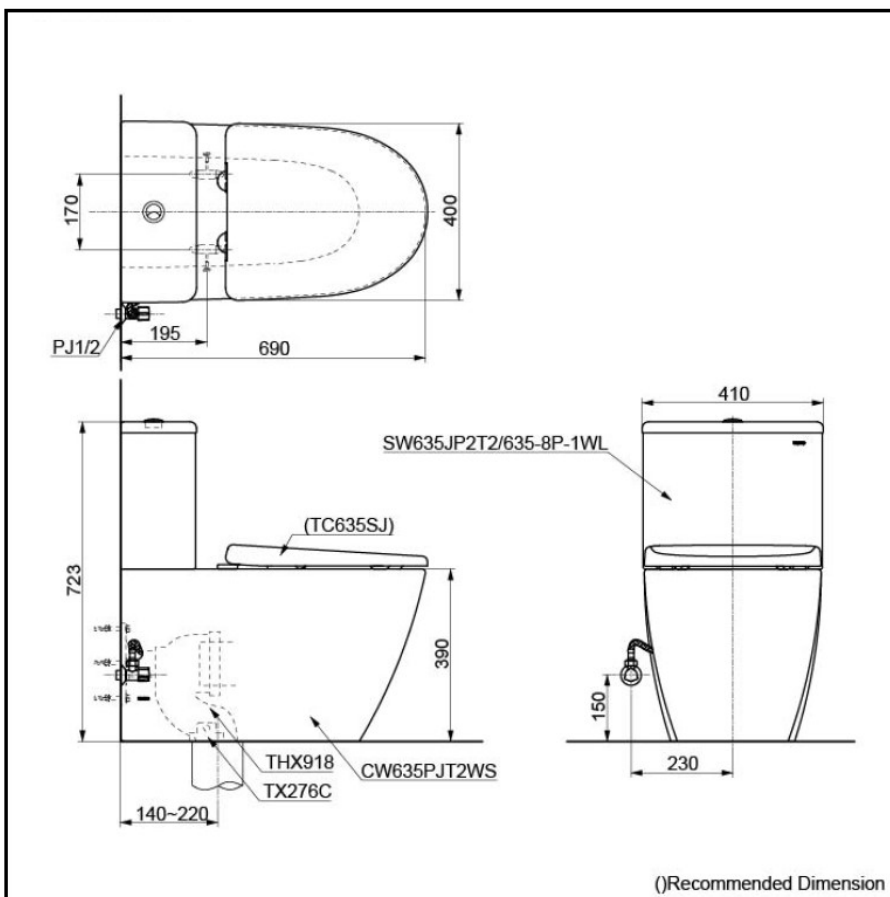

Certifications

ACS

1300 898 889

www.acsbathrooms.com.au