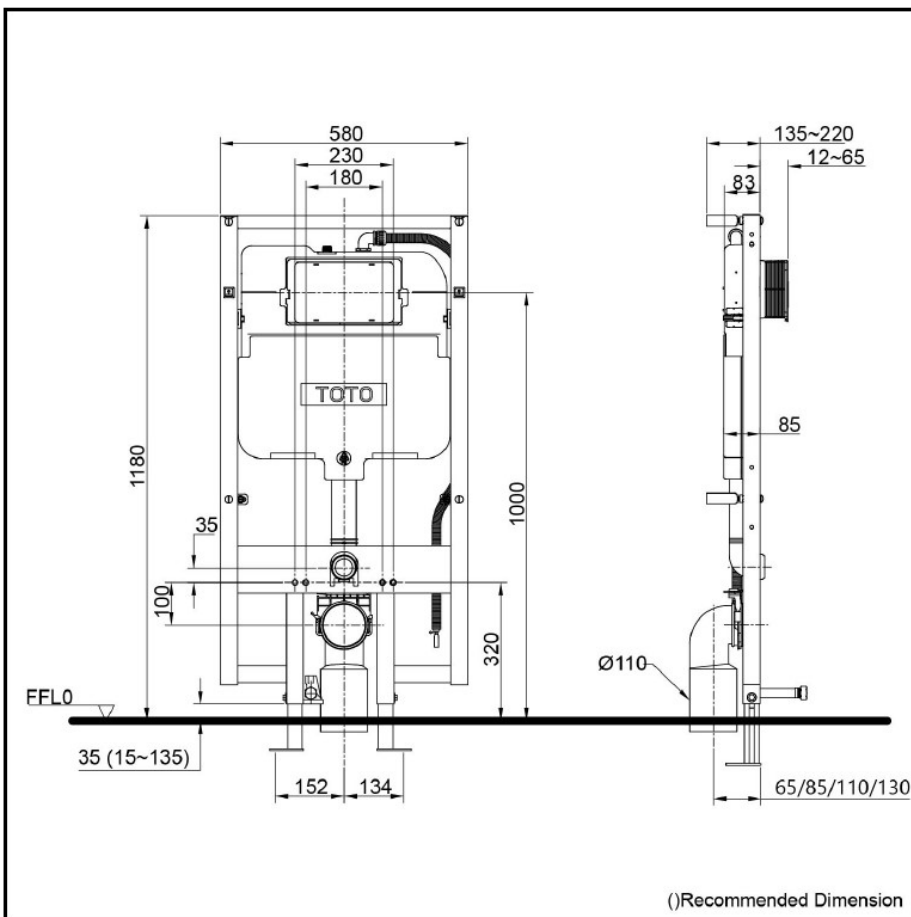

Certifications

ACS

1300 898 889

www.acsbathrooms.com.au