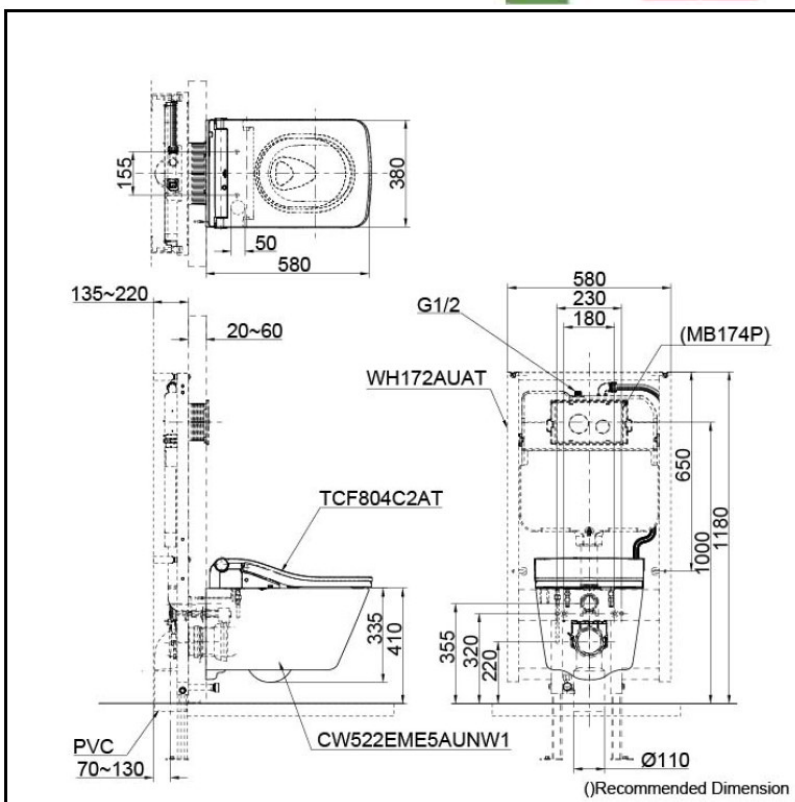

Specifications

Bowl:

Flush System: TORNADO FLUSH

Water Use: 4.5L / 3L

Rough-in: H=220

Bowl Shape: Square Shape

Water Pressure: 0.05MPa~0.75MPa

Size: 380W x 580D x 335H mm

WASHLET:

Power Rating: 220~240V , 50/60Hz , 826~837W

Length of Power Cord: 0.9 m

Cord:

Size: 383W x 579D x 108H mm

Parts description

Seat & Cover are not included

- Square Shape Wall Hung Closet Bowl (P-Trap) with Concealed feature, hiding all wiring inside the bowl
- Concealed WASHLET SW (Auto Flush)
- Concealed Tank (4.5L / 3L)

NOTE

- DO NOT COUPLE THIS WC WITH FLUSH VALVE

Colors

White

Certifications

TOTO

Product Code: TOTO-82

TOTO Fully Concealed Wall Hung Square Shaped Pan & SW Washlet with inwall Auto Flush

Features

- Dual Flush System
- WATER SAVING
- Auto-Flushing Feature
- Compatible with WASHLET+

Specifications

Water Use: 4.5L / 3.0L

Water Pressure: 0.05MPa~0.75MPa

Parts description

- Concealed Tank (4.5L / 3.0L)