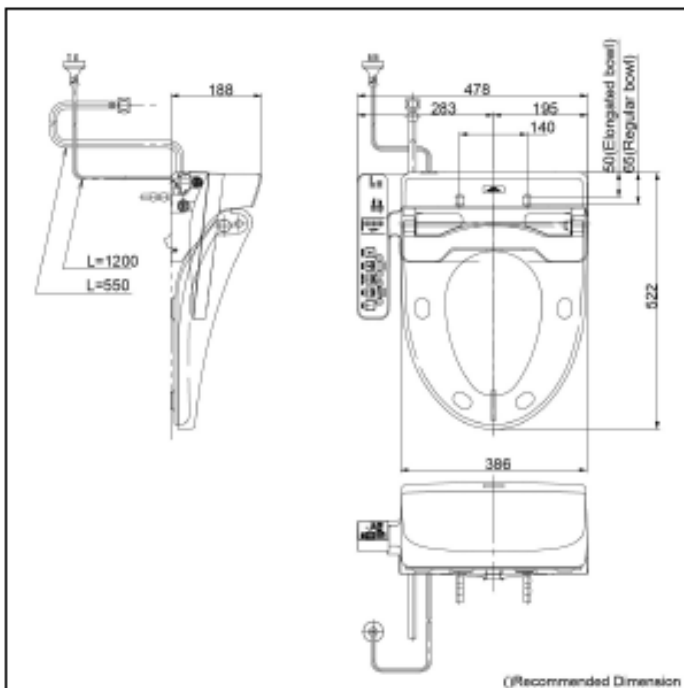

Colors

White

ACS

1300 898 889

www.acsbathrooms.com.au