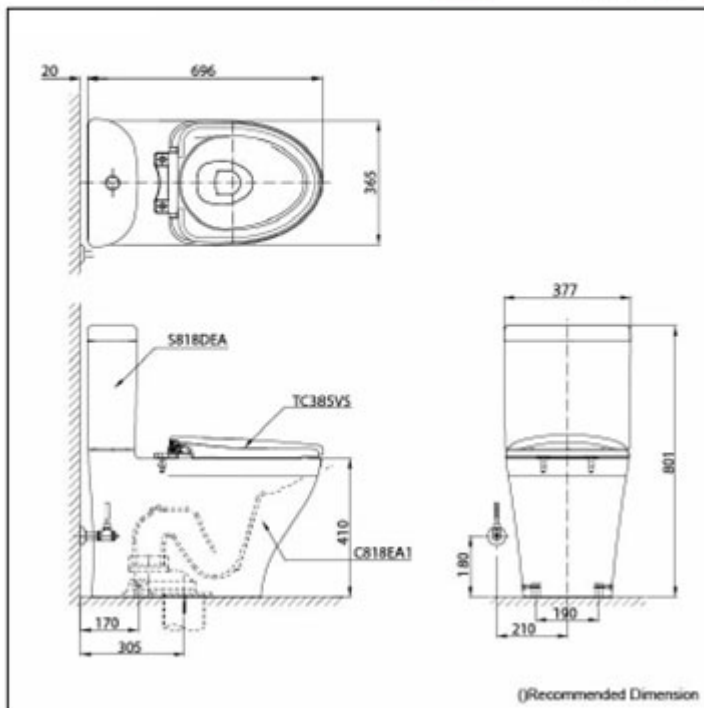

Colors

White

ACS

1300 898 889

www.acsbathrooms.com.au