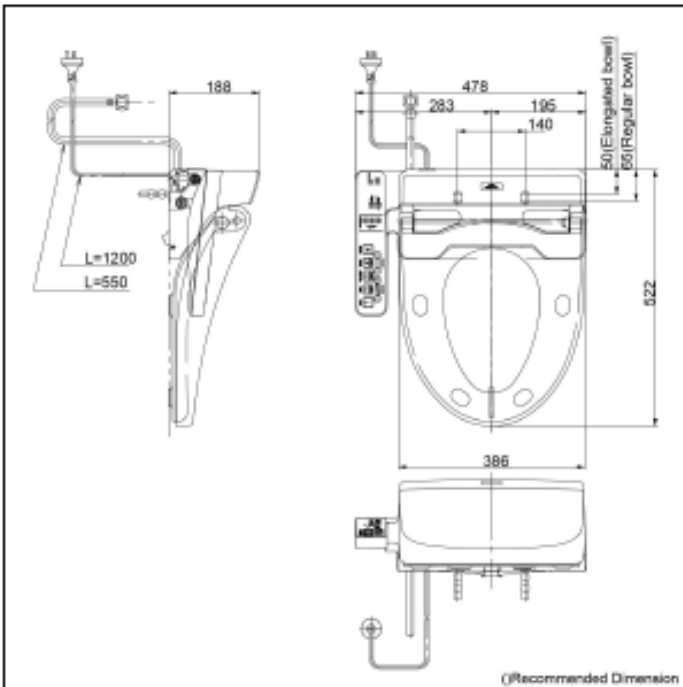

Specifications

Flush system:	Wash Down
Water Use:	4.5L / 3L
Rough-in:	S-Trap / P-Trap (Selectable)
Bowl Shape:	Elongated
Water Pressure:	0.05MPa-0.75MPa
Size:	380W x 595D x 400H mm

Parts description

Fittings and Seat & Cover are not included

- CW813PJT1WS
Elongated Wall Faced Toilet

Optional Parts

- THX917
Socket (Only for S-Trap)

Colors

White

GREEN
GOOD DESIGN
AWARD
2018

ACS

1300 898 889

TOTO

Washlet (Apricot-Shape) 480W x 522D x 173H mm with Onboard control

Features

- Fully equipped with comfortable rear, front, and oscillating cleansing functions
- Adjustable warm air dryer
- Auto powerful deodorizer activates after every usage
- Soft closing seat and cover
- Heated seat with temperature control
- Premist water is sprayed inside the toilet bowl to make it difficult for dirt to adhere
- Energy-saving function
- Easy remove for cleaning

Specifications

Bowl Shape:	Elongated
Water Pressure:	0.05Mpa~0.75Mpa
Power Rating:	220~240V , 50/60Hz , 262~307W
Length of Power Cord:	1.2 m
Material:	Plastic
Size:	478W x 522D x 188H mm

Parts description