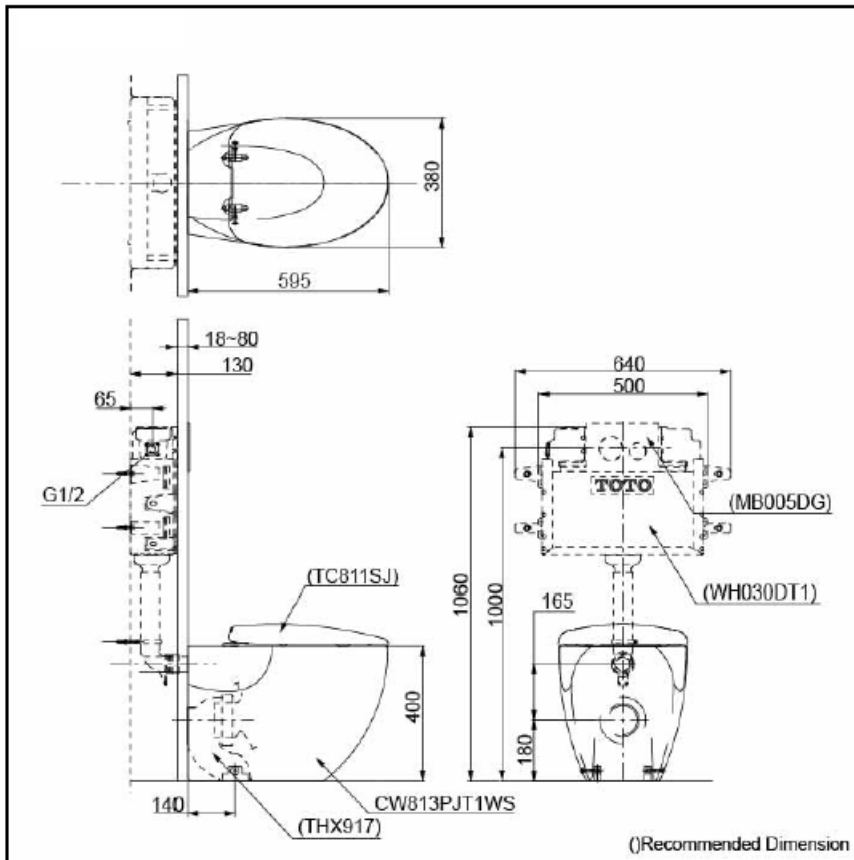

Colors

White

GREEN
GOOD DESIGN
AWARD
2018

ACS

1300 898 889

www.acsbathrooms.com.au