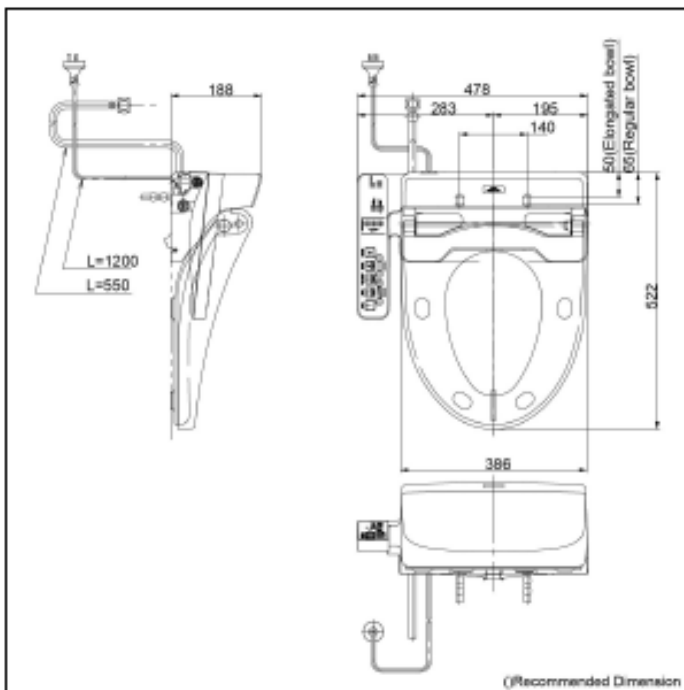

## Specifications

Flush system:	Wash Down
Water Use:	4.5L / 3L
Rough-in:	H=220 mm (P-Trap)
Bowl Shape:	Elongated
Water Pressure:	0.05MPa-0.75MPa
Size:	380W x 595D x 346H mm

# TOTO

Washlet (Apricot-Shape) 480W x 522D x 173H mm with Onboard control

## Specifications

Bowl Shape:	Elongated
Water Pressure:	0.05Mpa~0.75Mpa
Power Rating:	220~240V , 50/60Hz , 262~307W
Length of Power Cord:	1.2 m
Material:	Plastic
Size:	478W x 522D x 188H mm

## Parts description

- WASHLET  
Elongated/Regular bowl adjustable