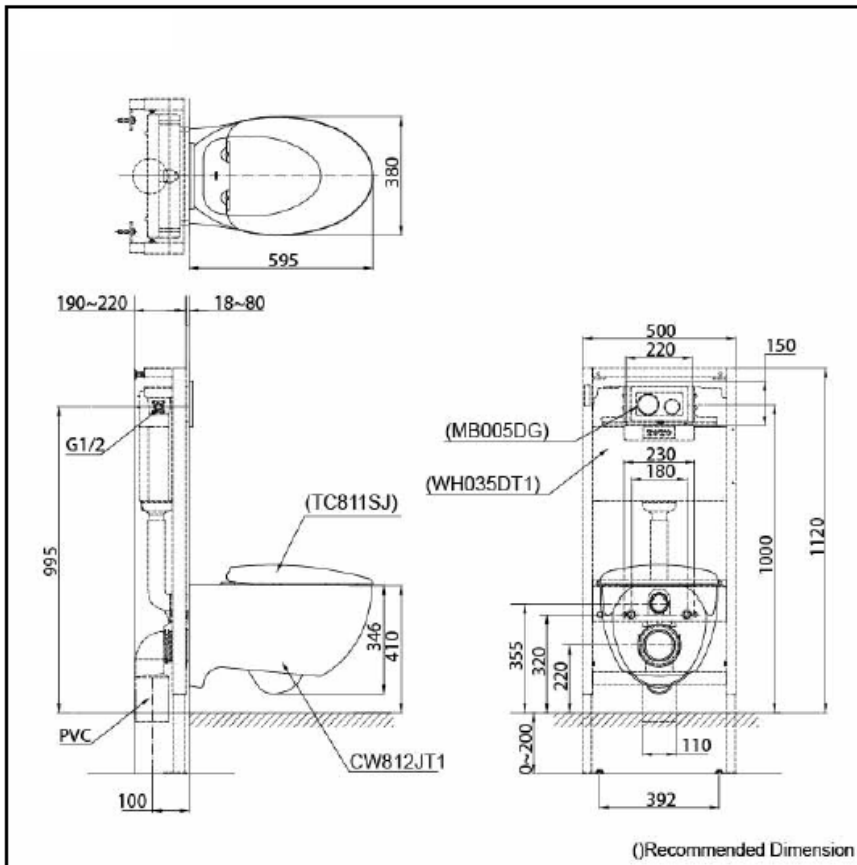

Colors

White

ACS

1300 898 889

www.acsbathrooms.com.au