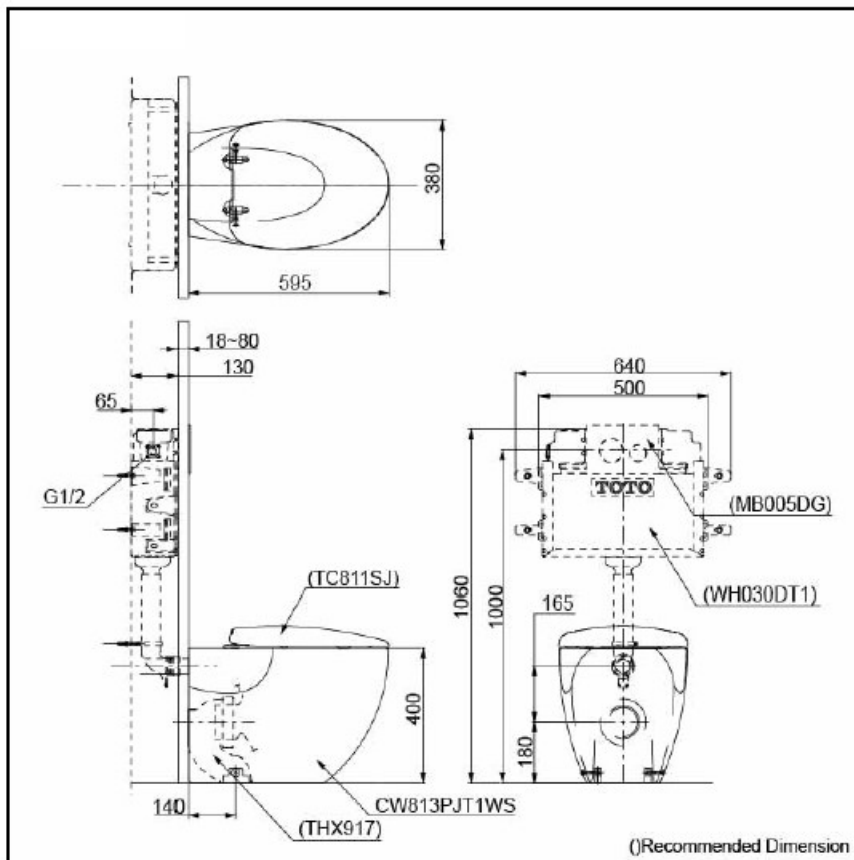

Colors

White

GREEN
GOOD DESIGN
AWARD
2018

ACS

1300 898 889

www.acsbathrooms.com.au