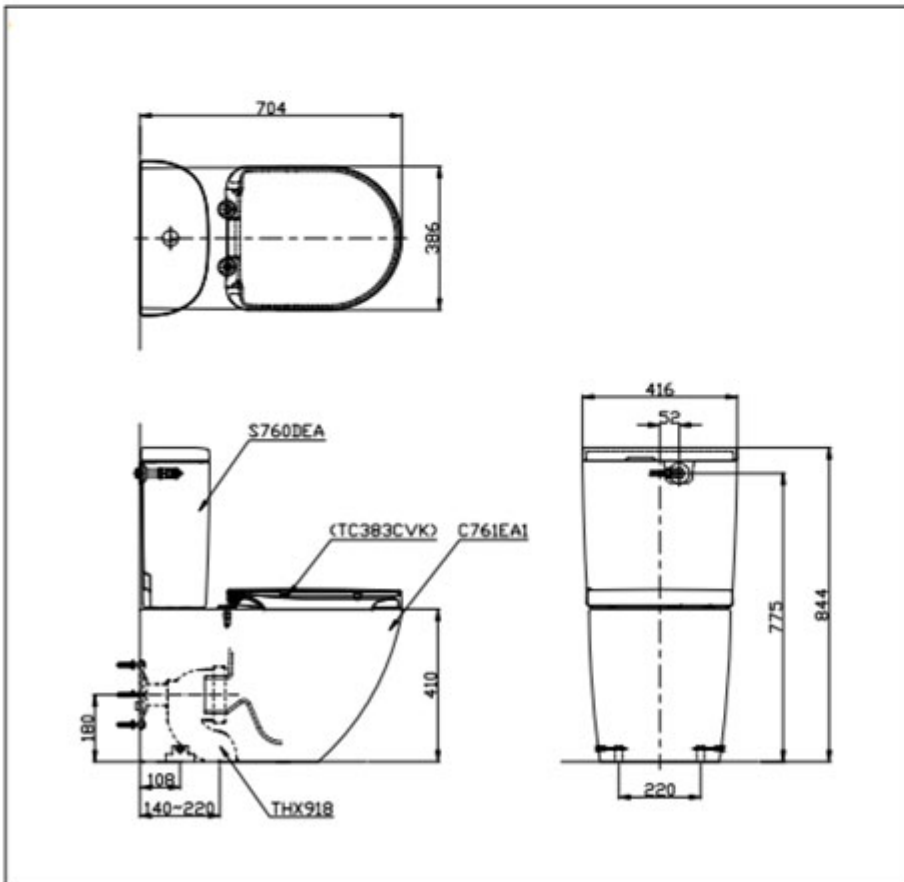

Parts description

Fittings and Tank are included

- D-shape Closet Bowl
- Tank & Lid w/ Tank Trim

Colors

White

ACS

1300 898 889

www.acsbathrooms.com.au