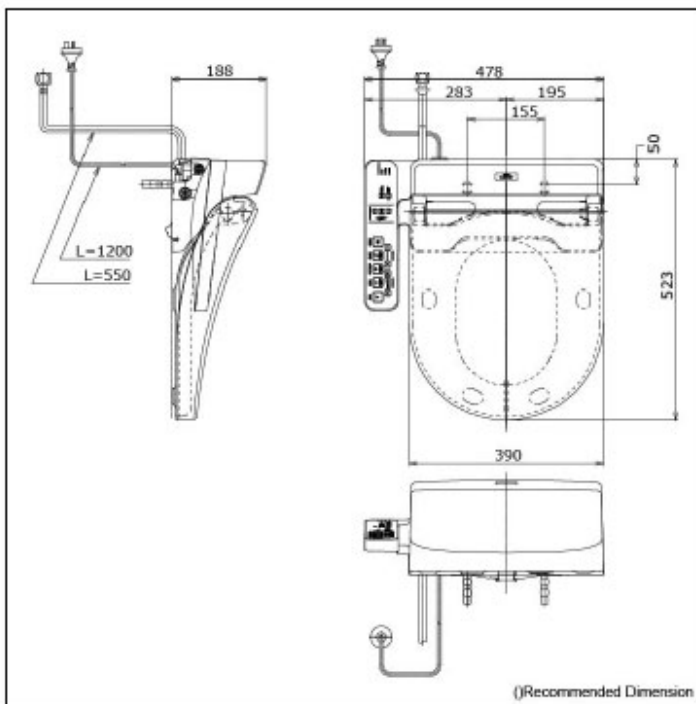

TOTO

Product Code: TOTO-13c TOTO Basic+ Back to Wall Toilet Suite (P Trap) & Washlet (D-Shape) with Remote control No Soft closing seat

Features

- Fully equipped with comfortable rear, front, and oscillating cleansing functions
- Adjustable warm air dryer
- Auto powerful deodorizer activates after every usage
- Soft closing seat and cover
- Heated seat with temperature control
- Premist water is sprayed inside the toilet bowl to make it difficult for dirt to adhere
- Energy-saving function
- Easy remove for cleaning

Specifications

Bowl Shape:	D-Shape
Water Pressure:	0.05Mpa~0.75Mpa
Power Rating:	220~240V , 50/60Hz , 262~307W
Length of Power Cord:	1.2 m
Material:	Plastic
Size:	478W x 523D x 188H mm

Parts description

- WASHLET
  D-Shape

Colors

White

ACS

1300 898 889

www.acsbathrooms.com.au