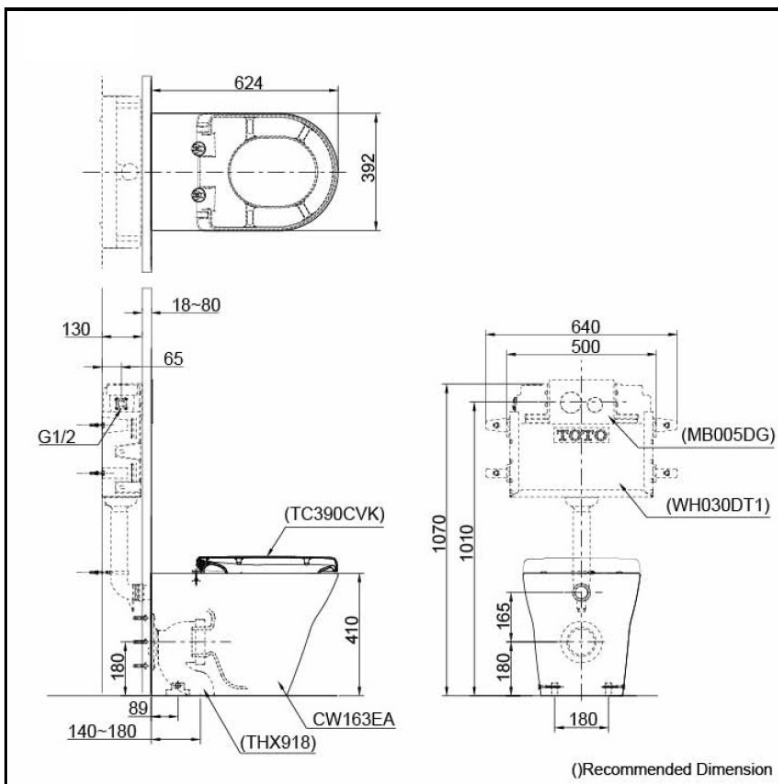

Specifications

Flush system:	TORNADO FLUSH
Water Use:	4.5L / 3L
Rough-in:	S-Trap / P-Trap (Selectable)
Bowl Shape:	D-Shape
Water Pressure:	0.05MPa~0.75MPa
Size:	392W x 624D x 410H mm

Parts description

Fittings are included
 Seat & Cover are not included

- D-Shape Wall Faced Toilet

Colors

White

ACS

1300 898 889

www.acsbathrooms.com.au

Product Code: TOTO-12d

TOTO Urbanique Wall Faced Pan & TOTO S5 Washlet (D-Shape) with Remote control No Soft Close Seat

EWATER+ is made from tap water by electrolyzed chloride ion without any chemicals. After use, it returns to normal water in the state of safe and environmental friendly

Specifications

- Bowl Shape: D-Shape
- Water Pressure: 0.07Mpa~0.75Mpa
- Power Rating: 220~240V , 50/60Hz, 843~853W
- Length of Power Cord: 1.2 m
- Material: Plastic
- Size: 383W x 540D x 130H mm

Parts description

- WASHLET D-Shape

Colors

White #NW1

Certifications

1300 898 889

www.acsbathrooms.com.au

As part of ACS commitment to quality products. Information provided in this data sheet is representative of the actual product available at the time of printing. Due to our commitment to continuous product design and development, the designs and specifications depicted are subject to change without notice. Please confirm all particulars with your ACS sales consultant prior to purchase. Each product is covered by a limited warranty. Please see our website for full terms and conditions. This drawing remains the property of ACS and should not be copied or distributed without ACS consent. © 2010 All Dimensions are approximate in mm and are not to scale.