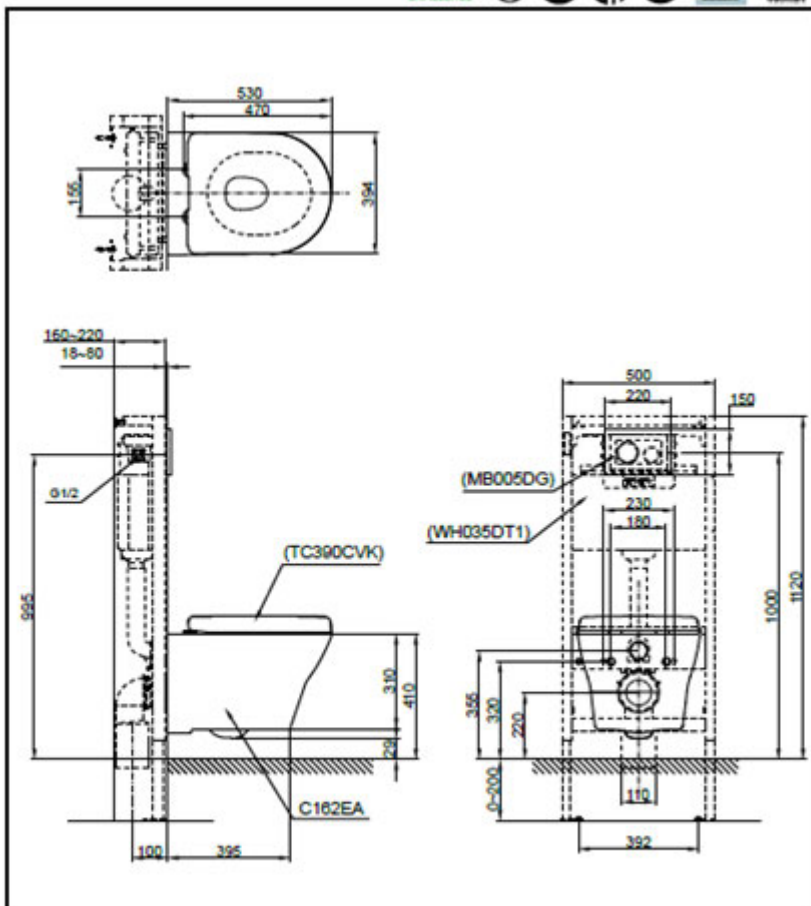

TOTO

Product Code: TOTO-12c TOTO Urbanique Wall Faced Toilet & Washlet (D-Shape) with Onboard control No Soft closing seat

Features

- Wall Faced type, easy cleaning
- Tornado Flushing for powerful flushing effect with less amount of water
- CeFiONtect prevents debris on toilet surface
- Rimless bowl design ensures easy cleaning and ultimate hygiene
- Water Saving

Specifications

Flush System : Tornado (Wash Down)
Water Use : 4.5L / 3L
Rough-in : H=220 mm
Bowl Shape : D-Shape
Water Pressure : 0.05MPa~0.75MPa
Size : 394W x 530D x 339H mm

Parts description

- D-Shape Wall Hung Closet Bowl (for Concealed Cistern) (P-Trap) (Rough-In H=220)

Colors

White (cefiontect)

ACS

1300 898 889

www.acsbathrooms.com.au

TOTO

Product Code: TOTO-12c TOTO Urbanique Wall Faced Toilet & Washlet (D-Shape) with Onboard control No Soft closing seat

Features

Specifications

Bowl Shape:	D-Shape
Water Pressure:	0.05Mpa~0.75Mpa
Power Rating:	220~240V , 50/60Hz , 262~307W
Length of Power Cord:	1.2 m
Material:	Plastic
Size:	478W x 523D x 188H mm

Parts description