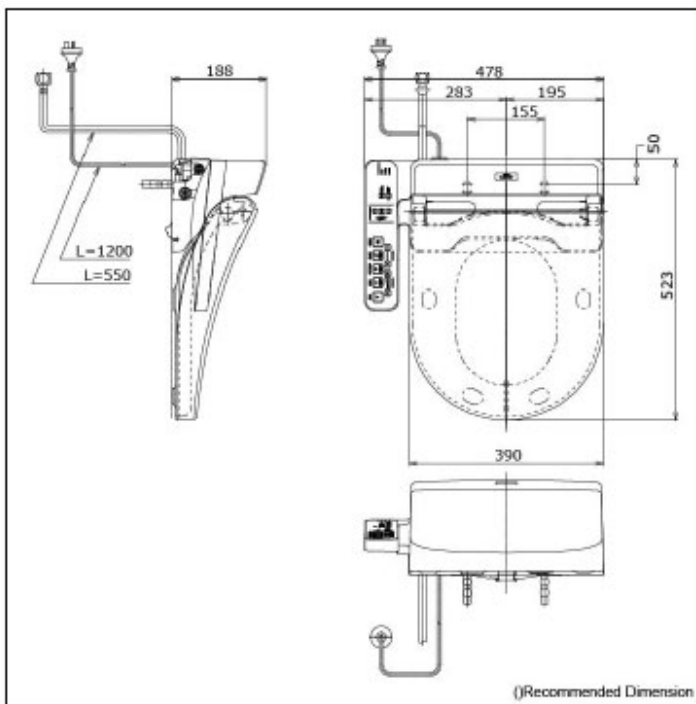

Specifications

Flush System : Tornado (Wash Down)
Water Use : 4.5L / 3L
Rough-in : H=220 mm
Bowl Shape : D-Shape
Water Pressure : 0.05MPa~0.75MPa
Size : 394W x 530D x 339H mm

Parts description

- D-Shape Wall Hung Closet Bowl (for Concealed Cistern) (P-Trap) (Rough-In H=220)

Specifications

Bowl Shape:	D-Shape
Water Pressure:	0.05Mpa~0.75Mpa
Power Rating:	220~240V , 50/60Hz , 262~307W
Length of Power Cord:	1.2 m
Material:	Plastic
Size:	478W x 523D x 188H mm

Parts description

- WASHLET
D-Shape

Colors

White

ACS

1300 898 889

www.acsbathrooms.com.au