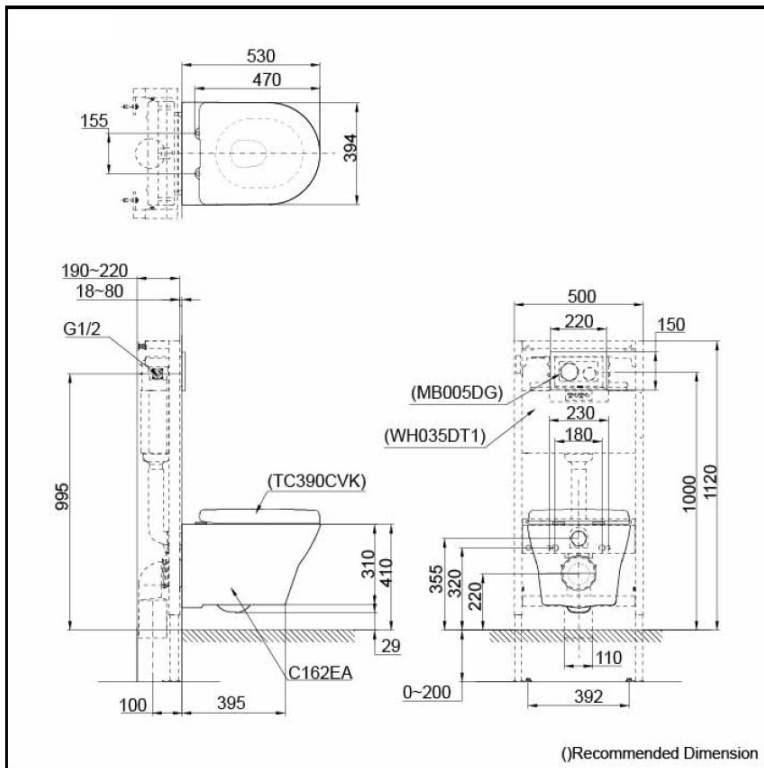

Specifications

Flush system:	TORNADO FLUSH
Water Use:	4.5L / 3L
Rough-in:	H=220 mm (P-Trap)
Bowl Shape:	D-Shape
Water Pressure:	0.05MPa~0.75MPa
Size:	394W x 530D x 339H mm

Parts description

Fittings and Seat & Cover are not included

- D-Shape Wall Hung Toilet

Colors

White (CEFIONTECT)

ACS

1300 898 889

www.acsbathrooms.com.au

Product Code: TOTO-11d
 TOTO Urbanique Wall Hung Toilet & TOTO S5 Washlet (D-Shape) with Remote control No Soft Close Seat

EWATER+ is made from tap water by electrolyzed chloride ion without any chemicals. After use, it returns to normal water in the state of safe and environmental friendly

Specifications

- Bowl Shape: D-Shape
- Water Pressure: 0.07Mpa~0.75Mpa
- Power Rating: 220~240V , 50/60Hz, 843~853W
- Length of Power Cord: 1.2 m
- Material: Plastic
- Size: 383W x 540D x 130H mm

Parts description

- WASHLET D-Shape

Colors

White #NW1

Certifications

1300 898 889

www.acsbathrooms.com.au

As part of ACS commitment to quality products. Information provided in this data sheet is representative of the actual product available at the time of printing. Due to our commitment to continuous product design and development, the designs and specifications depicted are subject to change without notice. Please confirm all particulars with your ACS sales consultant prior to purchase. Each product is covered by a limited warranty. Please see our website for full terms and conditions. This drawing remains the property of ACS and should not be copied or distributed without ACS consent. © 2010 All Dimensions are approximate in mm and are not to scale.