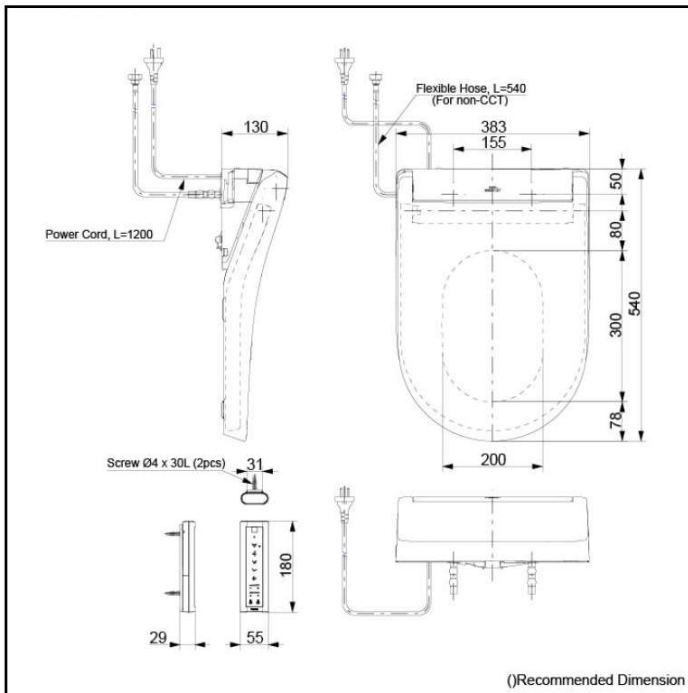

Certifications

1300 898 889

www.acsbathrooms.com.au