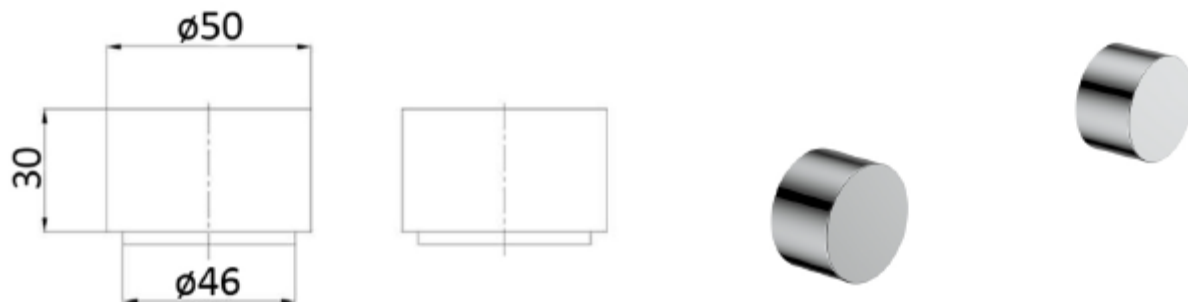

Product Code: TAN-02, TAN-02BN, TAN-02MB
TANA Wall 1/4 Turn Tap Set, 6 Star

TANA WALL TOP ASSEMBLES

STYLE: Ceramic disc Spindle 1/4 Turn
FINISH: Chrome
MATERIAL: Brass
WELS: Not required

WARRANTY:
5 year Replacement of products and parts
1 year Replacement of Ceramic disc Spindle
1 year Replacement of products and labor