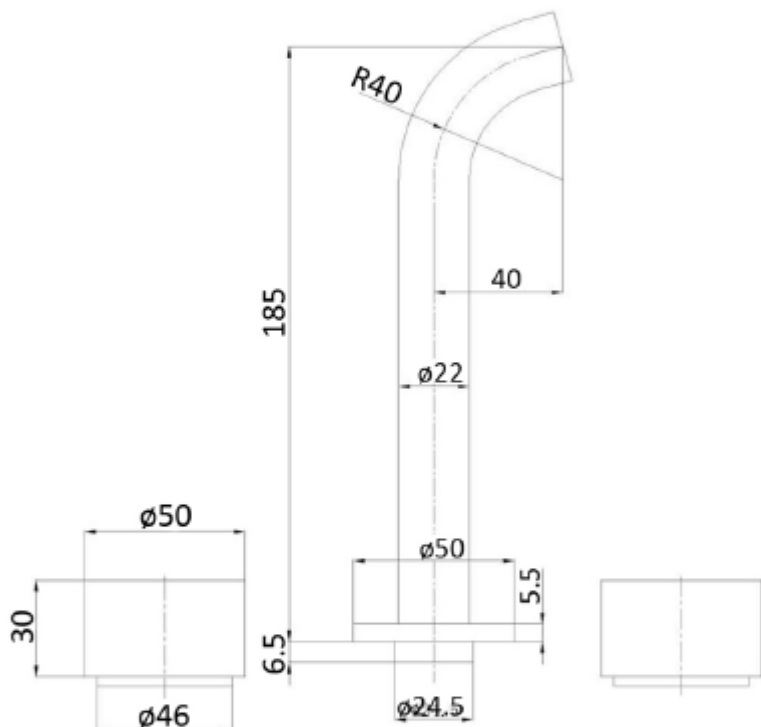

Product Code: TAN-01, TAN-01BN, TAN-01MB
TANA Basin/Bath 1/4 Turn Tap Set, 6 Star

TANA BATH TAP SET

STYLE: Ceramic disc Spindle 1/4 Turn
FINISH: Chrome
MATERIAL: Brass
WELS: 5 STAR 6L PER MIN
WELS REGISTRATION NUMBER: T35330

WARRANTY:
5 year Replacement of products and parts
1 year Replacement of Ceramic disc Spindle
1 year Replacement of products and labor

1300 898 889

www.acsbathrooms.com.au