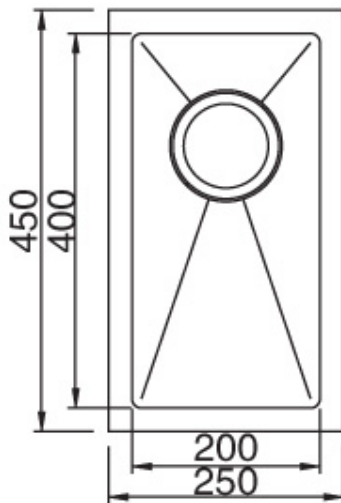

SINGLE STAINLESS STEEL SINK

- Code: SUMO-09
- Superior Quality 18/10 Stainless
- Drop In or Under Mount
- Brushed Stainless Steel
- Australian Standard (SAI)
- AS/NZS 3718:2003

SYDNEY

Woollahra

163 Edgecliff Road