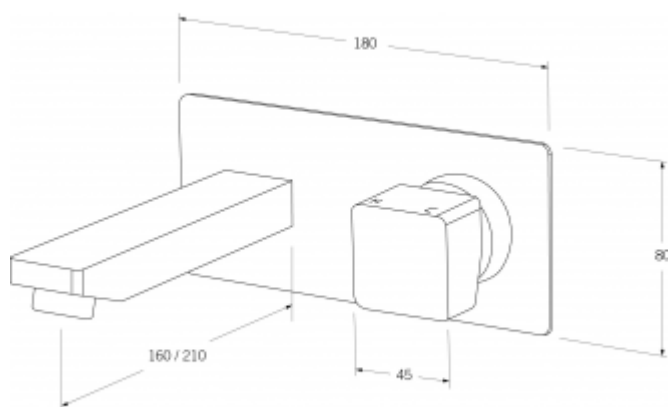

- Code: SUB-08
- Superior Quality Australian Made
- Available in 160mm & 210mm
- Available in Left, Right Hand & Vertical
- 6 Star WELS Rating
- Various Finishes
- 15 Year Warranty