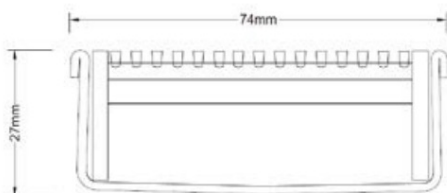

STA-03a

Made to Length

STA-03b

Made to Length

The STA is our premium architectural grate featuring a 2mm/2.5mm gap.

It is manufactured from 316 marine grade stainless steel.

Outlet suits pipe: DN40/DN50