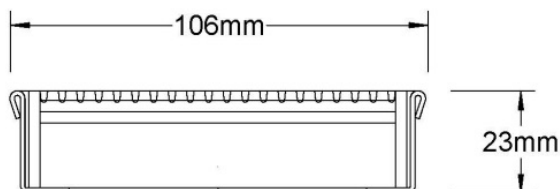

STA-03a

Made to Length

STA-03b

Made to Length

The STA is our premium architectural grate featuring a 2mm/2.5mm gap.

It is manufactured from 316 marine grade stainless steel.

Outlet suits pipe: DN40/DN50