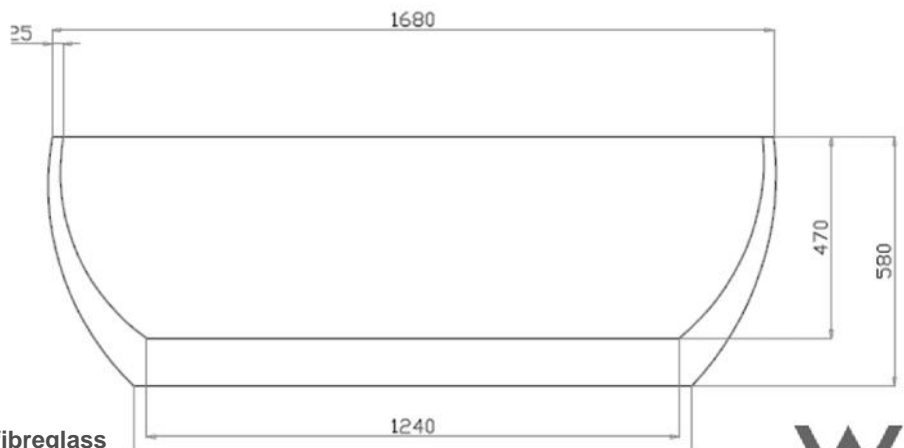

SYDNEY
Woollahra
163 Edgecliff Road
Woollahra NSW 2025
T 02 9386 9809

Crows Nest
113a Willoughby Rd
Crows Nest NSW 2065
T 02 9460 6111

MELBOURNE
Richmond
229 Swan Street
Richmond VIC 3121
T 03 9428 9996