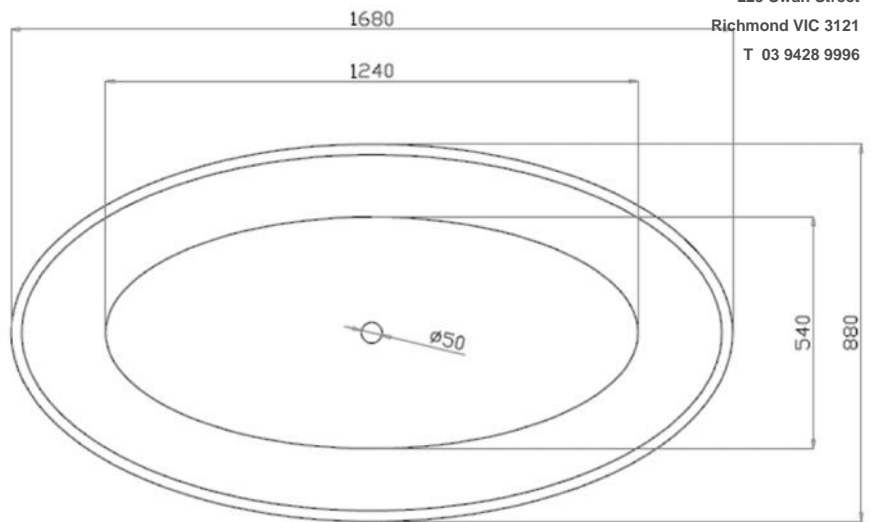

SYDNEY
Woollahra
163 Edgecliff Road
Woollahra NSW 2025
T 02 9386 9809

Crows Nest
113a Willoughby Rd
Crows Nest NSW 2065
T 02 9460 6111

MELBOURNE
Richmond
229 Swan Street
Richmond VIC 3121
T 03 9428 9996