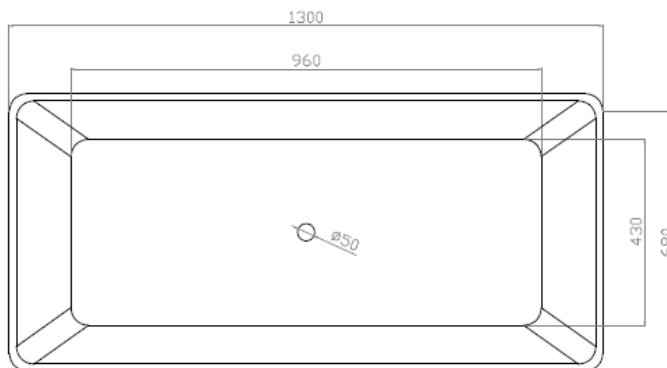

SYDNEY

Woollahra

163 Edgecliff Road

Woollahra NSW 2025

T 02 9386 9809

Crows Nest

113a Willoughby Rd

Crows Nest NSW 2065

T 02 9460 6111

MELBOURNE

Richmond

229 Swan Street

Richmond VIC 3121

T 03 9428 9996