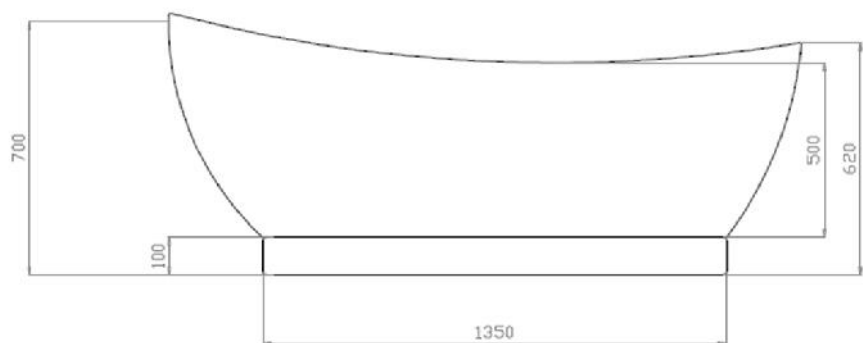

SYDNEY
Woollahra
163 Edgecliff Road
Woollahra NSW 2025
T 02 9386 9809

Crows Nest
113a Willoughby Rd
Crows Nest NSW 2065
T 02 9460 6111

MELBOURNE
Richmond
229 Swan Street
Richmond VIC 3121
T 03 9428 9996