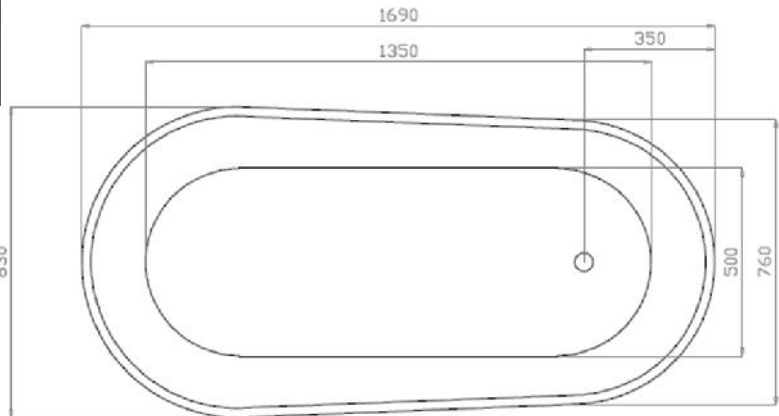

SYDNEY
Woollahra
163 Edgecliff Road
Woollahra NSW 2025
T 02 9386 9809

Crows Nest
113a Willoughby Rd
Crows Nest NSW 2065
T 02 9460 6111

MELBOURNE
Richmond
229 Swan Street
Richmond VIC 3121
T 03 9428 9996