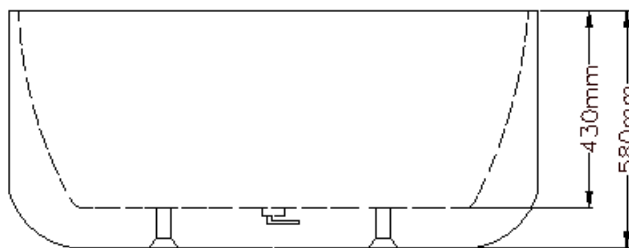

moda

Acrylic BATH

- Code: ST-10D
- 8mm Thick Acrylic reinforced with fibreglass
- 10yr Warranty
- Smooth gloss white finish
- Non Slip
- Polished chrome popup waste kit installed
- Adjustable galvanised metal legs for levelling
- 1mtr 40mm Flexible waste hose for easy installation
- Galvanised supporting under carriage
- Net Weight 70Kgs
- Crated size L+100, W+100, H+250mm
- Gross Weight 85kgs