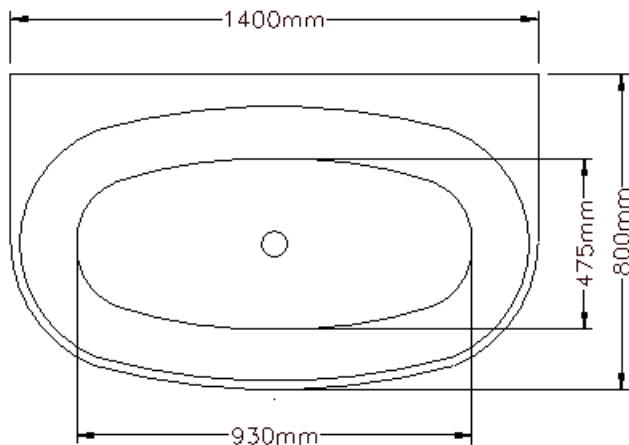

moda

Acrylic BATH

- Code: ST-10D
- 8mm Thick Acrylic reinforced with fibreglass
- 10yr Warranty
- Smooth gloss white finish
- Non Slip
- Polished chrome popup waste kit installed
- Adjustable galvanised metal legs for levelling
- 1mtr 40mm Flexible waste hose for easy installation
- Galvanised supporting under carriage
- Net Weight 70Kgs
- Crated size L+100, W+100, H+250mm
- Gross Weight 85kgs