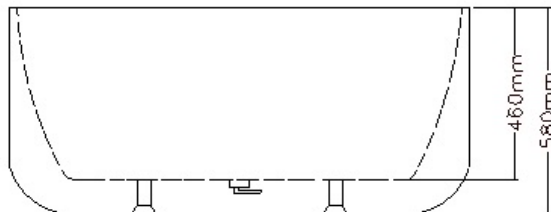

- Code: ST-10C
- 8mm Thick Acrylic reinforced with fibreglass
- 10yr Warranty
- Smooth gloss white finish
- Non Slip
- Polished chrome popup waste kit installed
- Adjustable galvanised metal legs for levelling
- 1mtr 40mm Flexible waste hose for easy installation
- Galvanised supporting under carriage
- Net Weight 70Kgs
- Crated size L+100, W+100, H+250mm
- Gross Weight 85kgs

WaterMark
LIC: WMKA00381
SAI GLOBAL

Our Beautiful
Acrylic Bath
Series are
constructed of
8mm thick acrylic
smooth and silky
to the touch.