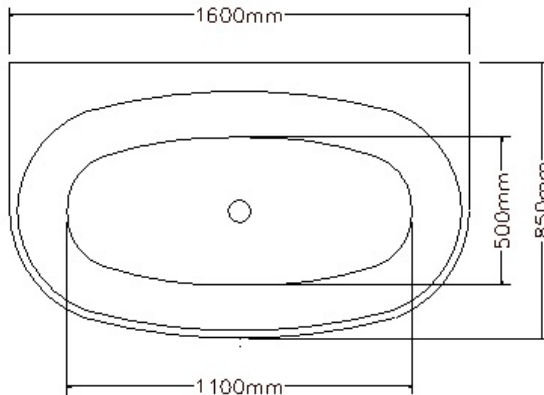

- Code: ST-10C
- 8mm Thick Acrylic reinforced with fibreglass
- 10yr Warranty
- Smooth gloss white finish
- Non Slip
- Polished chrome popup waste kit installed
- Adjustable galvanised metal legs for levelling
- 1mtr 40mm Flexible waste hose for easy installation
- Galvanised supporting under carriage
- Net Weight 70Kgs
- Crated size L+100, W+100, H+250mm
- Gross Weight 85kgs

WaterMark
LIC: WMKA00381
SAI GLOBAL

Our Beautiful
Acrylic Bath
Series are
constructed of
8mm thick acrylic
smooth and silky
to the touch.