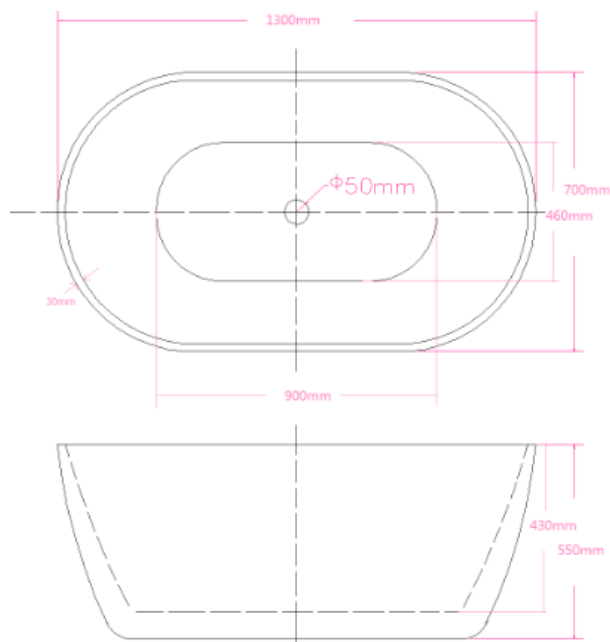

ACS
DESIGNER BATHROOMS

moda

Chloe Freestanding Bath

- Code: ST-19D
- 8mm Thick Acrylic reinforced with fibreglass
- 10yr Warranty
- Smooth gloss white finish
- Non Slip
- Polished chrome popup waste kit installed
- Adjustable galvanised metal legs for levelling
- 200mm 40mm Flexible waste hose for easy installation
- Galvanised supporting under carriage
- Net Weight 65Kgs
- Crated size L+100, W+100, H+250mm
- Gross Weight 85kgs

WaterMark
LIC: WMKA00381
SAI GLOBAL

Our Beautiful
Acrylic Bath
Series are
constructed of
8mm thick acrylic
smooth and silky
to the touch.