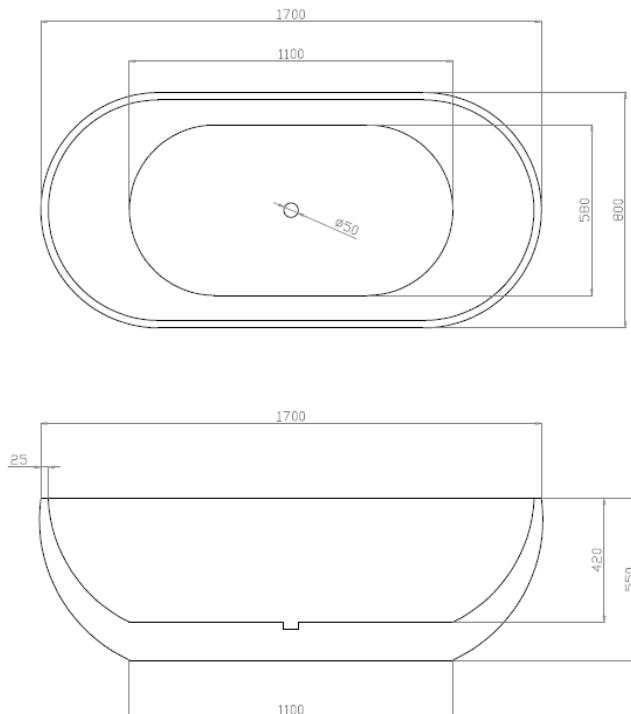

- Code: ST-19B
- 8mm Thick Acrylic reinforced with fibreglass
- 10yr Warranty
- Smooth gloss white finish
- Non Slip
- Polished chrome popup waste kit installed
- Adjustable galvanised metal legs for levelling
- 1mtr 40mm Flexible waste hose for easy installation
- Galvanised supporting under carriage
- Net Weight 65Kgs
- Crated size L+100, W+100, H+250mm
- Gross Weight 85kgs

WaterMark
LIC: WMKA00381
SAI GLOBAL

Our Beautiful
Acrylic Bath
Series are
constructed of
8mm thick acrylic
smooth and silky
to the touch.