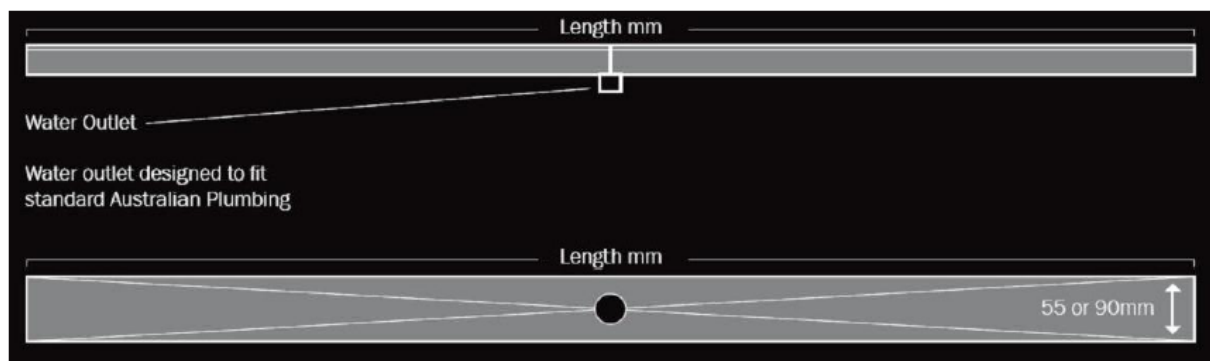

Custom sizes available . Water outlet location, length, depth, etc can all be varied to customer request. A drawing to indicate dimensions & waste outlet location required for all custom orders.

All components are 100% Australian made & manufactured in
#316 Marine Grade stainless steel.

Australian Watermark Approval #23001

Lifetime warranty on Stainless Grates