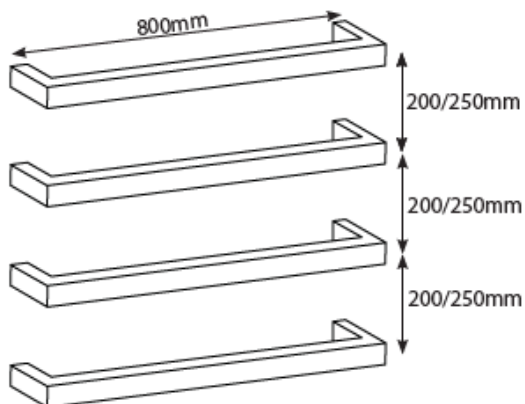

## Single Square Bar 800mm Specifications

- S9S-03 9S Series Polished 800mm Squ Single Bar Towel Rail
- S9S-03B 9S Series Brushed 800mm Squ Single Bar Towel Rail
- S9S-03MB 9S Series Black 800mm Squ Single Bar Towel Rail

- 304 Grade Stainless Steel
- Hard Wired - cable side universal, can be left or right wired
- 32mm diameter rails
- 80mm protrusion from wall
- IP Rating - IPX7
- Approval - SAA
- 7 year warranty
- Fixing bar and transformer sold separately
- **All single bars sold individually.** We recommend bars are used in groups of 3, 4 or 5 to efficiently dry towels