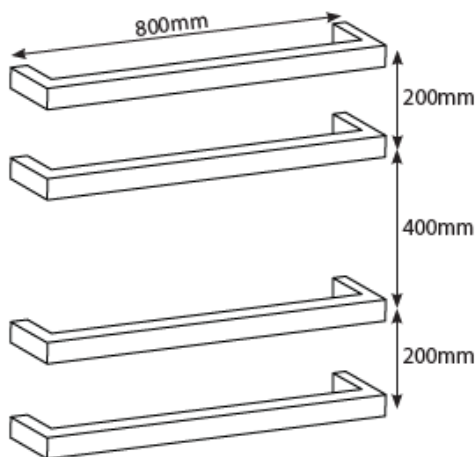

## Single Square Bar 800mm Specifications

- S9S-03 9S Series Polished 800mm Squ Single Bar Towel Rail
- S9S-03B 9S Series Brushed 800mm Squ Single Bar Towel Rail
- S9S-03MB 9S Series Black 800mm Squ Single Bar Towel Rail

- 304 Grade Stainless Steel
- Hard Wired - cable side universal, can be left or right wired
- 32mm diameter rails
- 80mm protrusion from wall
- IP Rating - IPX7
- Approval - SAA
- 7 year warranty
- Fixing bar and transformer sold separately
- **All single bars sold individually.** We recommend bars are used in groups of 3, 4 or 5 to efficiently dry towels