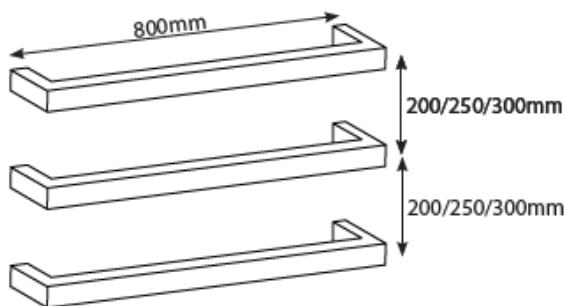

## Single Square Bar 800mm Specifications

- S9S-03 9S Series Polished 800mm Squ Single Bar Towel Rail
- S9S-03B 9S Series Brushed 800mm Squ Single Bar Towel Rail
- S9S-03MB 9S Series Black 800mm Squ Single Bar Towel Rail

- 304 Grade Stainless Steel
- Hard Wired - cable side universal, can be left or right wired
- 32mm diameter rails
- 80mm protrusion from wall
- IP Rating - IPX7
- Approval - SAA
- 7 year warranty
- Fixing bar and transformer sold separately
- **All single bars sold individually.** We recommend bars are used in groups of 3, 4 or 5 to efficiently dry towels