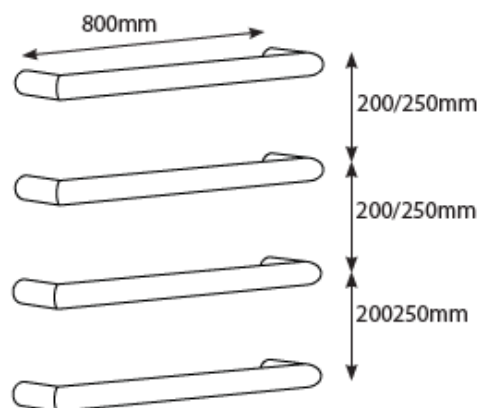

Single Round Bar 800mm Specifications

S2S-03	2S Series Polished 800mm Rnd Single Bar Towel Rail
S2S-03B	2S Series Brushed 800mm Rnd Single Bar Towel Rail
S2S-03GM	2S Series Gun Metal Grey 800mm Rnd Single Bar Towel Rail
S2S-03MB	2S Series Black 800mm Rnd Single Bar Towel Rail

- 304 Grade Stainless Steel
- Hard Wired - cable side universal, can be left or right wired
- 32mm diameter rails
- 90mm protrusion from wall
- IP Rating - IPX7
- Approval - SAA
- 7 year warranty
- Fixing bar and transformer sold separately
- **All single bars sold individually.** We recommend bars are used in groups of 3, 4 or 5 to efficiently dry towels

The supplied fixing bracket allows for the above configurations. If more than 5 bars are used an additional fixing bracket will be required.

All measurements in mm