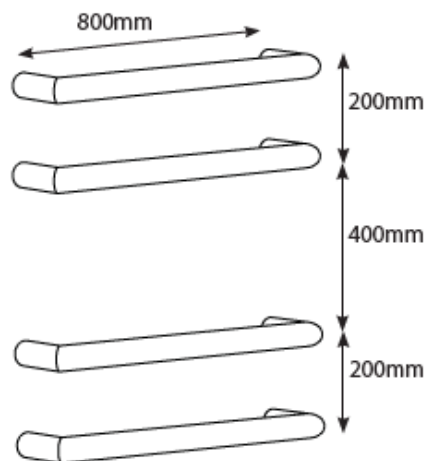

Single Round Bar 800mm Specifications

S2S-03	2S Series Polished 800mm Rnd Single Bar Towel Rail
S2S-03B	2S Series Brushed 800mm Rnd Single Bar Towel Rail
S2S-03GM	2S Series Gun Metal Grey 800mm Rnd Single Bar Towel Rail
S2S-03MB	2S Series Black 800mm Rnd Single Bar Towel Rail

- 304 Grade Stainless Steel
- Hard Wired - cable side universal, can be left or right wired
- 32mm diameter rails
- 90mm protrusion from wall
- IP Rating - IPX7
- Approval - SAA
- 7 year warranty
- Fixing bar and transformer sold separately
- **All single bars sold individually.** We recommend bars are used in groups of 3, 4 or 5 to efficiently dry towels

The supplied fixing bracket allows for the above configurations. If more than 5 bars are used an additional fixing bracket will be required.

All measurements in mm