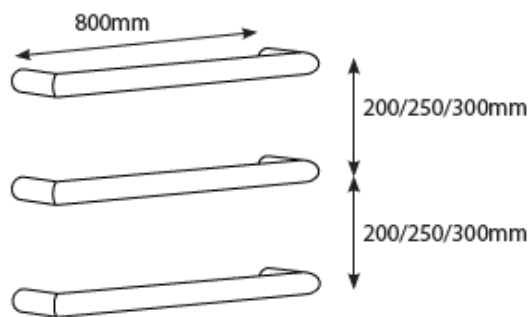

Single Round Bar 800mm Specifications

S2S-03	2S Series Polished 800mm Rnd Single Bar Towel Rail
S2S-03B	2S Series Brushed 800mm Rnd Single Bar Towel Rail
S2S-03GM	2S Series Gun Metal Grey 800mm Rnd Single Bar Towel Rail
S2S-03MB	2S Series Black 800mm Rnd Single Bar Towel Rail

- 304 Grade Stainless Steel
- Hard Wired - cable side universal, can be left or right wired
- 32mm diameter rails
- 90mm protrusion from wall
- IP Rating - IPX7
- Approval - SAA
- 7 year warranty
- Fixing bar and transformer sold separately
- **All single bars sold individually.** We recommend bars are used in groups of 3, 4 or 5 to efficiently dry towels

The supplied fixing bracket allows for the above configurations. If more than 5 bars are used an additional fixing bracket will be required.

All measurements in mm