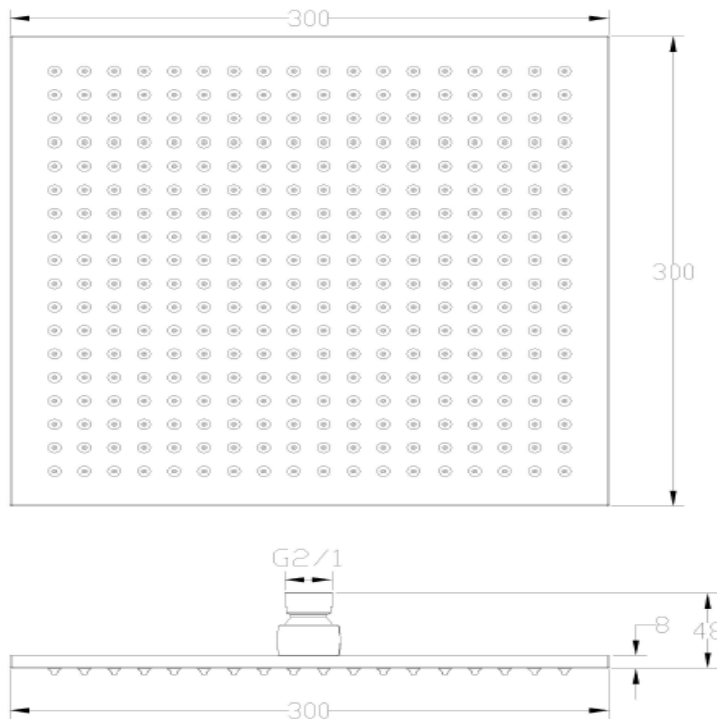

motivo

RAIN SHOWER HEAD SQUARE

- Code: ROB1201
- 300mm Square
- DR Brass Construction
- Polished Chrome
- WELS 3 Star Rating
- 9 Litres per minute
- WELS Licence Number: 0175
- WELS Registration No: S04630
- Australian Standard (SAI)
- AS/NZS 3718:2003