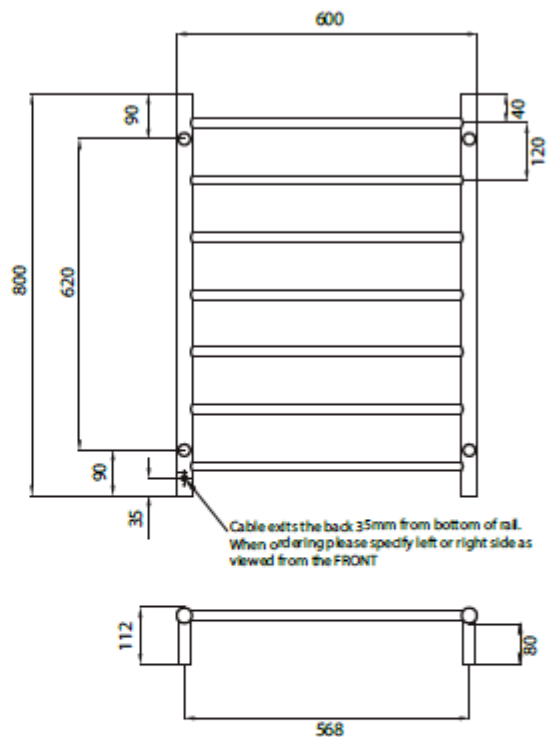

MIRROR POLISHED AND SATIN BRUSHED  
MANUFACTURED FROM 304 GRADE  
STAINLESS STEEL

COLOURED FINISHES MANUFACTURED  
FROM 201 GRADE STAINLESS STEEL

IP55 RATED (COLOURED FINISHES ARE  
IP54 RATED)

ALL TOWEL RAILS AVAILABLE WITH EITHER  
BOTTOM LEFT OR RIGHT OUTPUT

## FEATURES

- Round bar / Height 800mm /  
7 evenly spaced bars / 75W
- Vertical bars 32mm diameter
- Horizontal bars 19mm diameter
- 112mm from wall
- Cable length: 1.4m