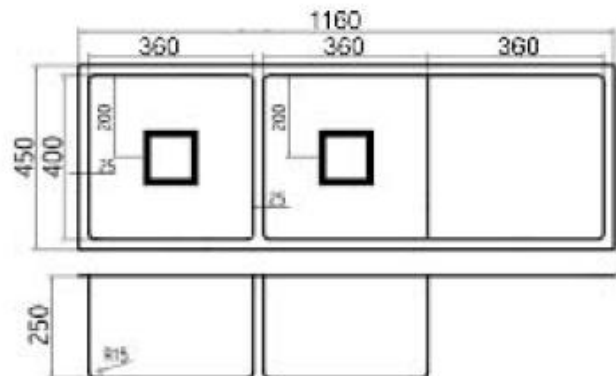

architetto
Designer Hardware

PURO-04 DOUBLE SINK
Premium Kitchen Sink With Square Waste

- Code: PURO-04
- 1160L X 450W X 250D MM
- Superior Quality 18/10 Stainless Steel
- Square Waste
- Drop In or Under Mount
- Brushed Finish
- Square or Radius internal Detail
- Waste Kit Included
- Australian Standard (SAI)
- AS/NZS 3718:2003