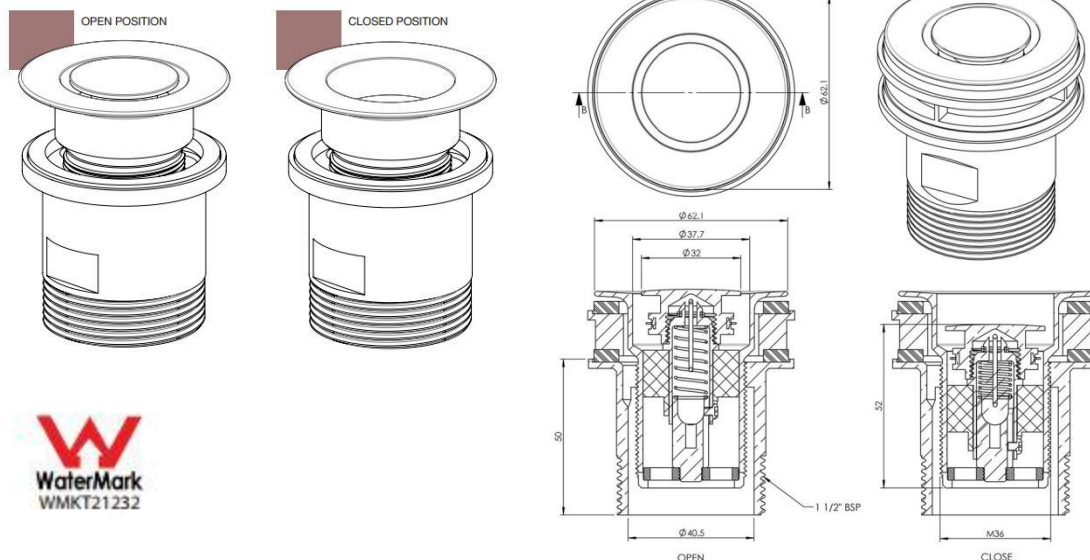

www.acsbathrooms.com.au