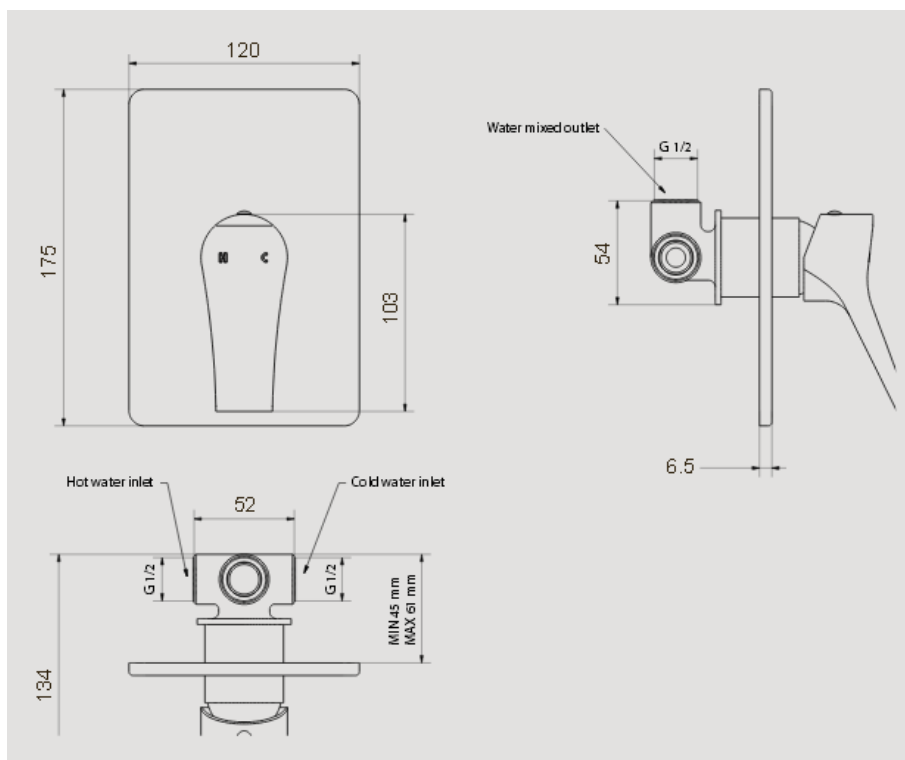

Richmond VIC 3121

T 03 9428 9996

- CODE – PACO-68
- Polished Chrome Finish
- 5 Star 5L/min WELS Rating
- Australian Standards