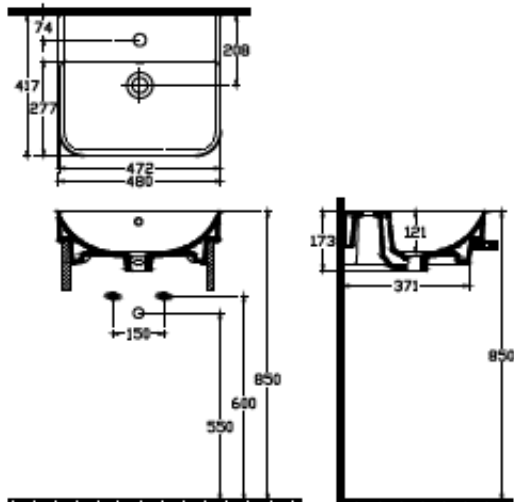

paco jaansōn

ISVEA  1962 ITALIA

Sott Aqua Sharp - 480mm Wall / Bench Basin White

Product Code: PACO-155

Dimensions

480mm (w) x 417mm (d) x 173mm (h)

DESCRIPTION

The Sott Aqua Sharp collection, designed and manufactured in Italy, offers fine detailing without compromising on practicality.

Nativita Design House

Features

With Taphole + Overflow

Suitable for Furniture + Wall Mounting

Plug + Waste Not Included

Available in 480, 570 + 600mm

ACS

1300 898 889