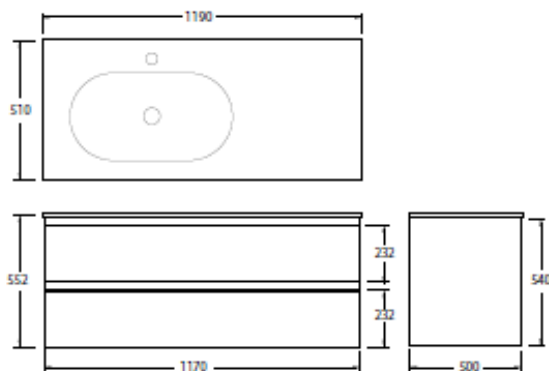

BENELLI BATHROOM FURNITURE

Boffi 1200mm Vanity Walnut Veneer

Product Code: PACO-147 & PACO-147a

Dimensions

1190mm (w) x 510mm (d) x 552mm (h)

DESCRIPTION

Benelli's Bathroom furniture conveys elegance, and luxury; whilst combining aesthetics, ergonomics, and functionality. Curated with the finest materials, and numerous colours variations; timber veneer and solid surface wash basin.