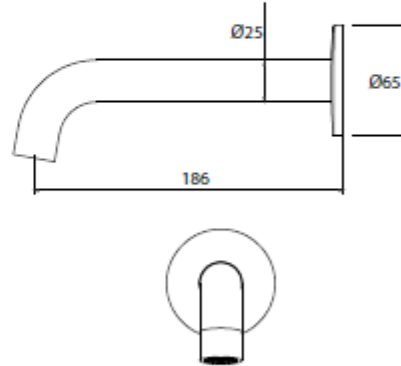

360

Wall Spout - Polished Chrome

Product Code: PACO-133

Dimensions

65mm (w) x 186mm (d) x 65mm (h)

DESCRIPTION

John Gulbenkoglou designs products as well as traveling the world identifying trends in form and function in design and architecture and more specifically for the bathroom. He has the thankless task of liaising with international product designers in order to adapt new products to the needs of the Australian market conditions.