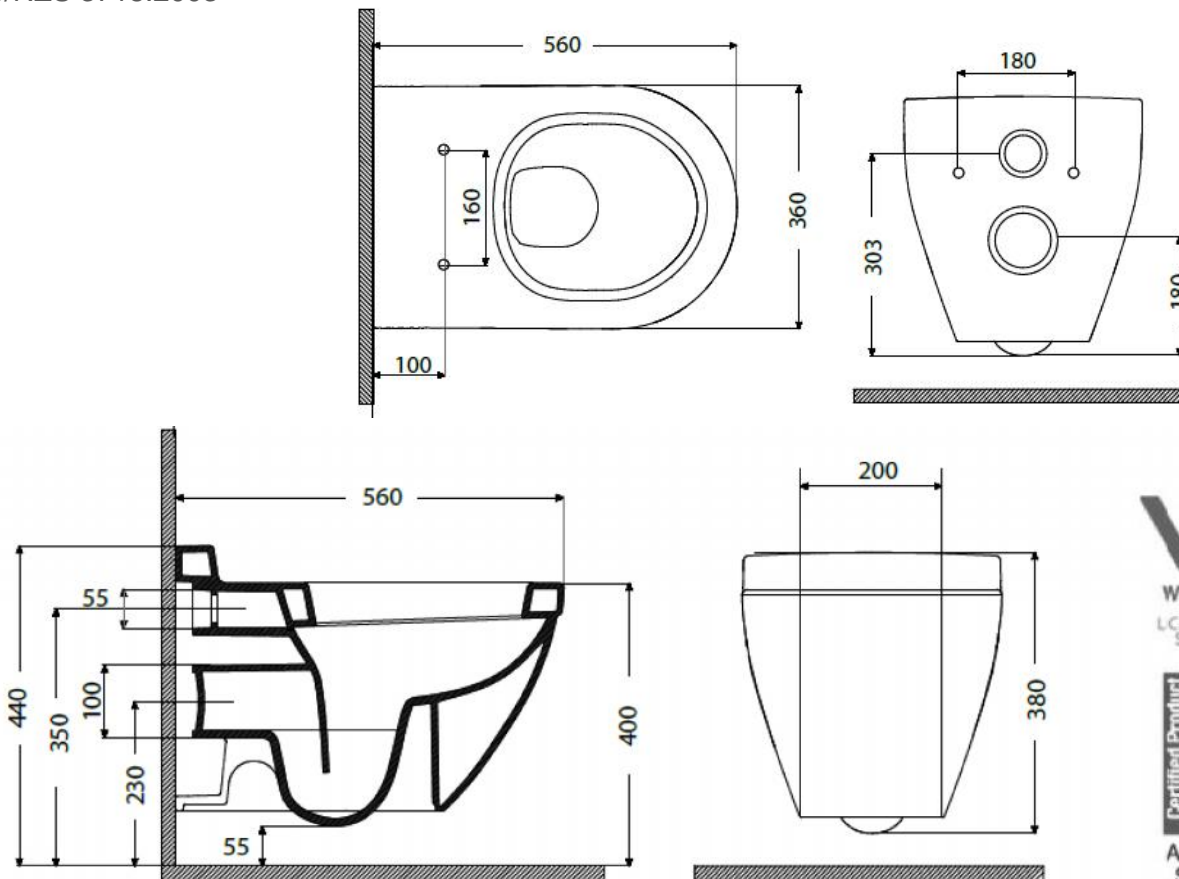

SYDNEY
Woollahra
163 Edgecliff Road
Woollahra NSW 2025
T 02 9386 9809

Chatswood
Unit 36/28 Barcoo Street
Chatswood NSW 2067
T 02 9882 2044

MELBOURNE
Richmond
229 Swan Street
Richmond VIC 3121
T 03 9428 9996

- CODE: PACO-05
- Bocchi Wall Hung Pan
- Fully Glazed Ceramic
- Soft Close Seat
- European Designed & Manufactured
- WELS Rating 4 Star
- Australian Standard (SAI)
- AS/NZS 3718:2003