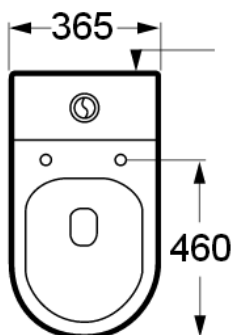

Set-Out Details

- S trap: 60-170mm Adjustable
  (Up to 250mm extension piece also available. (Code: Kada-S))
- P Trap: 180mm (by request)