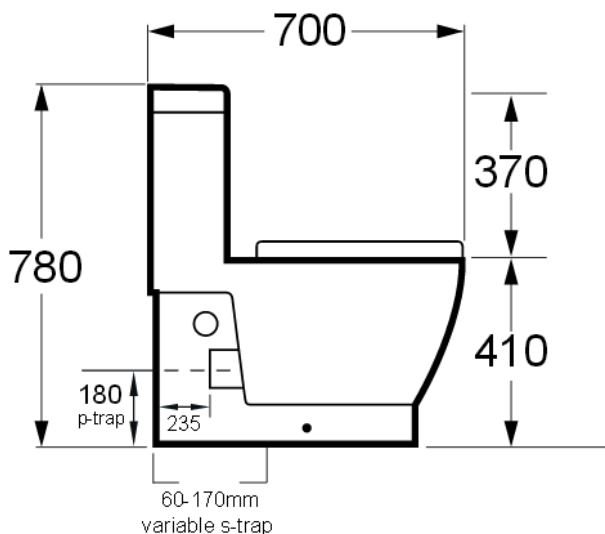

Set-Out Details

- S trap: 60-170mm Adjustable
  (Up to 250mm extension piece also available. (Code: Kada-S))
- P Trap: 180mm (by request)