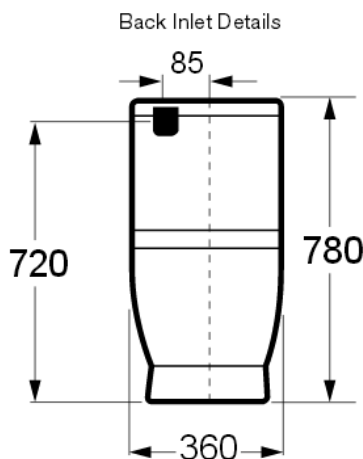

Set-Out Details

- S trap: 60-170mm Adjustable
  (Up to 250mm extension piece also available. (Code: Kada-S))
- P Trap: 180mm (by request)