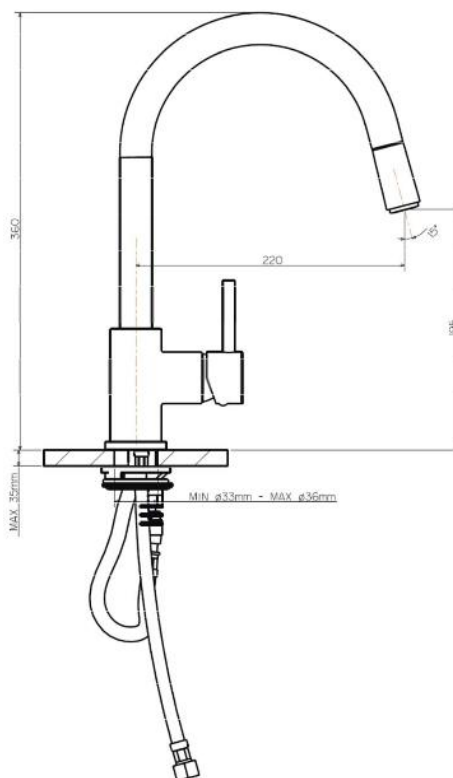

- Code: GES-77
- Superior Quality
- DR Brass Construction
- Polished Chrome
- WELS Rating: 5 Star
- Australian Standard (SAI)
- AS/NZS 3718:2003

www.acsbathrooms.com.au