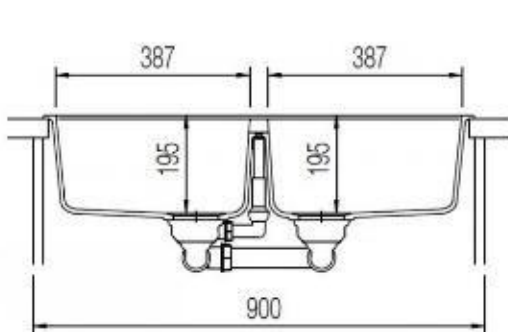

Chatswood
Unit 36/28 Barcoo Street
Chatswood NSW 2067
T 02 9882 2044

MELBOURNE
Richmond
229 Swan Street
Richmond VIC 3121
T 03 9428 9996

SCHOCK NANOGRANITE SINK DOUBLE BOWL

Overall Size – 860W x 500D x 200Hmm

Bowl Sizes: 387W x 380D x 195D mm &
387W x 380D x 195D mm

- Code: GES-17A
- Double Bowl configuration
- Drop In/ Undermount Kitchen Sink
- Material - Reconstituted Stone
- Metallic Colour
- Australian Standard (SAI)
- AS/NZS 3718:2003