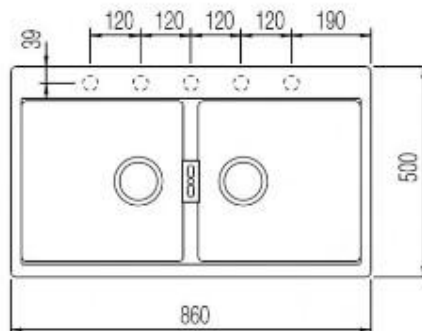

Chatswood
Unit 36/28 Barcoo Street
Chatswood NSW 2067
T 02 9882 2044

MELBOURNE
Richmond
229 Swan Street
Richmond VIC 3121
T 03 9428 9996

SCHOCK NANOGRANITE SINK DOUBLE BOWL

Overall Size – 860W x 500D x 200Hmm

Bowl Sizes: 387W x 380D x 195D mm &
387W x 380D x 195D mm

- Code: GES-17A
- Double Bowl configuration
- Drop In/ Undermount Kitchen Sink
- Material - Reconstituted Stone
- Metallic Colour
- Australian Standard (SAI)
- AS/NZS 3718:2003