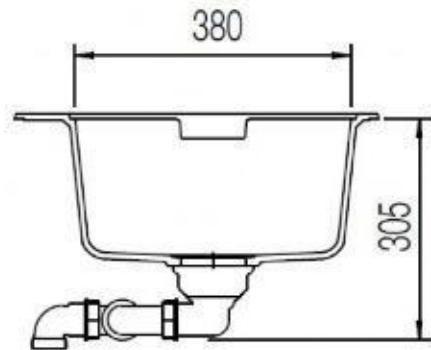

Chatswood
Unit 36/28 Barcoo Street
Chatswood NSW 2067
T 02 9882 2044

MELBOURNE
Richmond
229 Swan Street
Richmond VIC 3121
T 03 9428 9996

SCHOCK NANOGRANITE SINK DOUBLE BOWL

Overall Size – 860W x 500D x 200Hmm

Bowl Sizes: 387W x 380D x 195D mm &
387W x 380D x 195D mm

- Code: GES-17A
- Double Bowl configuration
- Drop In/ Undermount Kitchen Sink
- Material - Reconstituted Stone
- Metallic Colour
- Australian Standard (SAI)
- AS/NZS 3718:2003