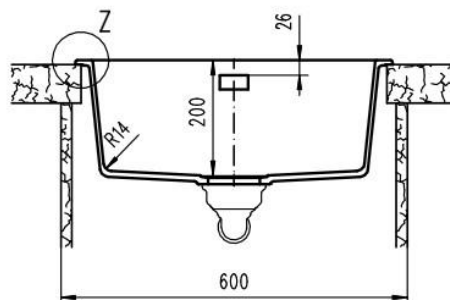

The heart of every home, your Kitchen
Enjoy the look and feel of our European Kitchen fittings and fixtures.
Designed and made to the highest International and Australian Standards.

**SCHOCK NANOGRANITE SINK
LARGE SINGLE BOWL**
Overall Size – 550W x 430D x 200H mm
Bowl Sizes: 490W x 370D x 194D mm

- Code: GES-16C
- Large Single Bowl configuration
- Drop In/ Undermount Kitchen Sink
- Material - Reconstituted Stone
- Polaris White Colour
- Australian Standard (SAI)
- AS/NZS 3718:2003