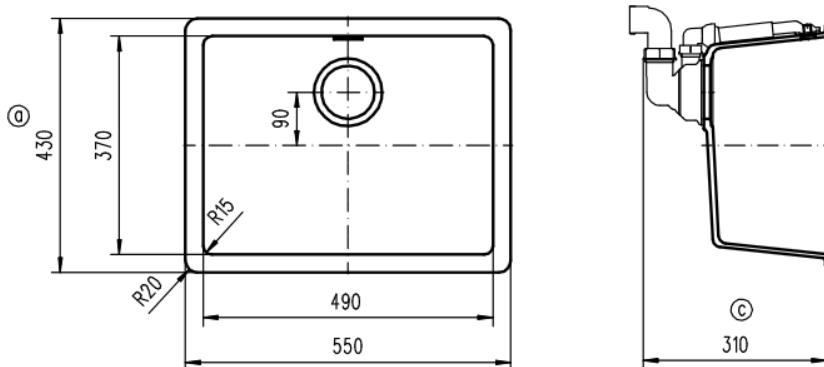

The heart of every home, your Kitchen
Enjoy the look and feel of our European Kitchen fittings and fixtures.
Designed and made to the highest International and Australian Standards.

**SCHOCK NANOGRANITE SINK
LARGE SINGLE BOWL**
Overall Size – 550W x 430D x 200H mm
Bowl Sizes: 490W x 370D x 194D mm

- Code: GES-16C
- Large Single Bowl configuration
- Drop In/ Undermount Kitchen Sink
- Material - Reconstituted Stone
- Polaris White Colour
- Australian Standard (SAI)
- AS/NZS 3718:2003