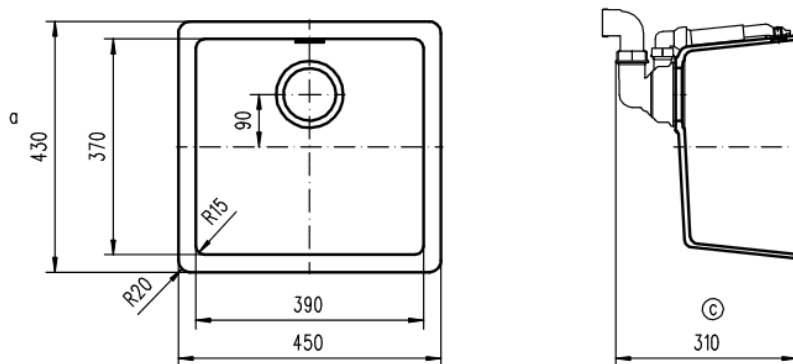

229 Swan Street

Richmond VIC 3121

T 03 9428 9996

**SCHOCK NANOGRANITE SINK
 SINGLE BOWL**
Overall Size – 450W x 430D x 200H mm
Bowl Sizes: 390W x 370D x 194D mm

- Code: **GES-15C**
- **Single Bowl configuration**
- **Drop In/ Undermount Kitchen Sink**
- **Material - Reconstituted Stone**
- **Polaris White Colour**
- **Australian Standard (SAI)**
- **AS/NZS 3718:2003**