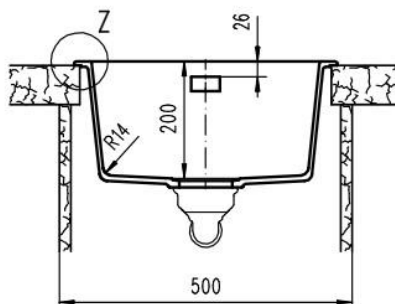

229 Swan Street

Richmond VIC 3121

T 03 9428 9996

**SCHOCK NANOGRANITE SINK
 SINGLE BOWL**
Overall Size – 450W x 430D x 200H mm
Bowl Sizes: 390W x 370D x 194D mm

- Code: **GES-15C**
- **Single Bowl configuration**
- **Drop In/ Undermount Kitchen Sink**
- **Material - Reconstituted Stone**
- **Polaris White Colour**
- **Australian Standard (SAI)**
- **AS/NZS 3718:2003**