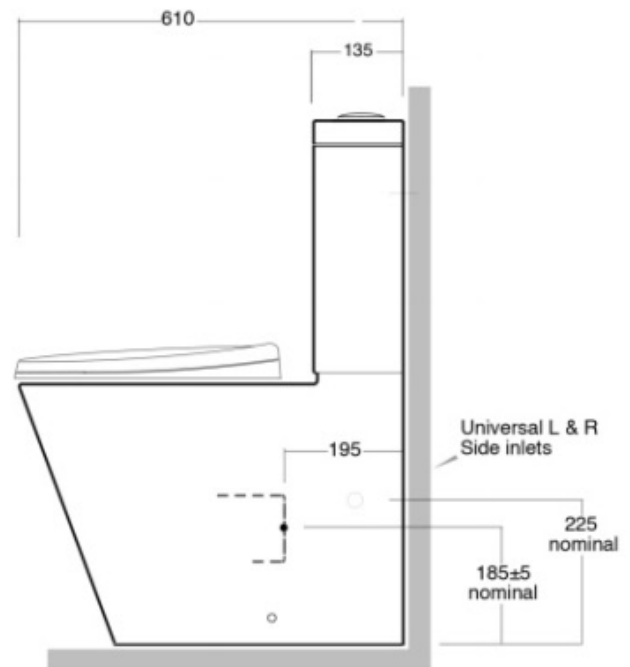

The last bastion of privacy, a space of peace and tranquillity, your Bathroom
Enjoy the look and feel of our European Bathroom fittings and fixtures.
Designed and made to the highest International and Australian standards.

Tropical Toilet Suite (GAL-02)

gallaria

SYDNEY
Woollahra
163 Edgecliff Road
Woollahra NSW 2025
T 02 9386 9809

Chatswood
Unit 36/28 Barcoo Street
Chatswood NSW 2067
T 02 9882 2044

MELBOURNE
Richmond
229 Swan Street
Richmond VIC 3121
T 03 9428 9996

The TROPICAL suite is all vitreous china, providing an easy to clean, durable sparkling finish.

WER: 4 Star

Size: Projection 610 H 830 W 375

Water inlet: Universal LH rear or LH and RH side inlets

Outlet: See separate sheet for the range of outlet options

Flush: WMK 4.5/3 litres per flush nominal

Seat: Soft close (for residential)

Colour: White

Pan fixing: Floor fixing kit included

Compliance: AS11712.1 AS1172.2

WELS license 0016