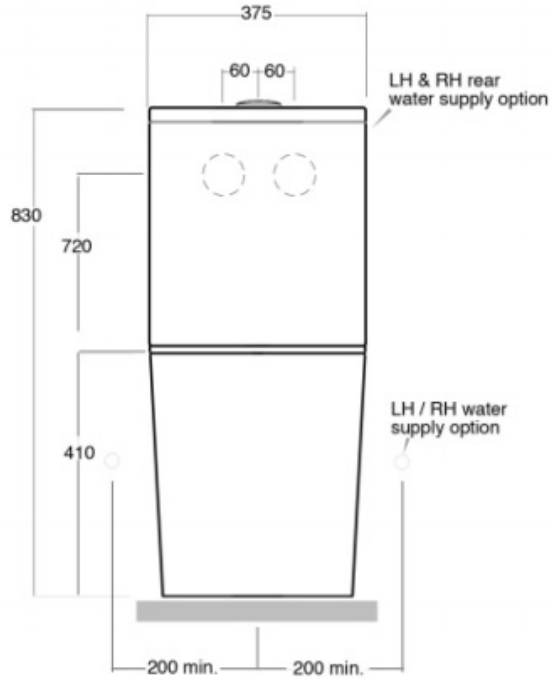

gallaria

SYDNEY
Woollahra
163 Edgecliff Road
Woollahra NSW 2025
T 02 9386 9809

Chatswood
Unit 36/28 Barcoo Street
Chatswood NSW 2067
T 02 9882 2044

MELBOURNE
Richmond
229 Swan Street
Richmond VIC 3121
T 03 9428 9996

The TROPICAL suite is all vitreous china, providing an easy to clean, durable sparkling finish.

WER: 4 Star

Size: Projection 610 H 830 W 375

Water inlet: Universal LH rear or LH and RH side inlets

Outlet: See separate sheet for the range of outlet options

Flush: WMK 4.5/3 litres per flush nominal

Seat: Soft close (for residential)

Colour: White

Pan fixing: Floor fixing kit included

Compliance: AS11712.1 AS1172.2

WELS license 0016